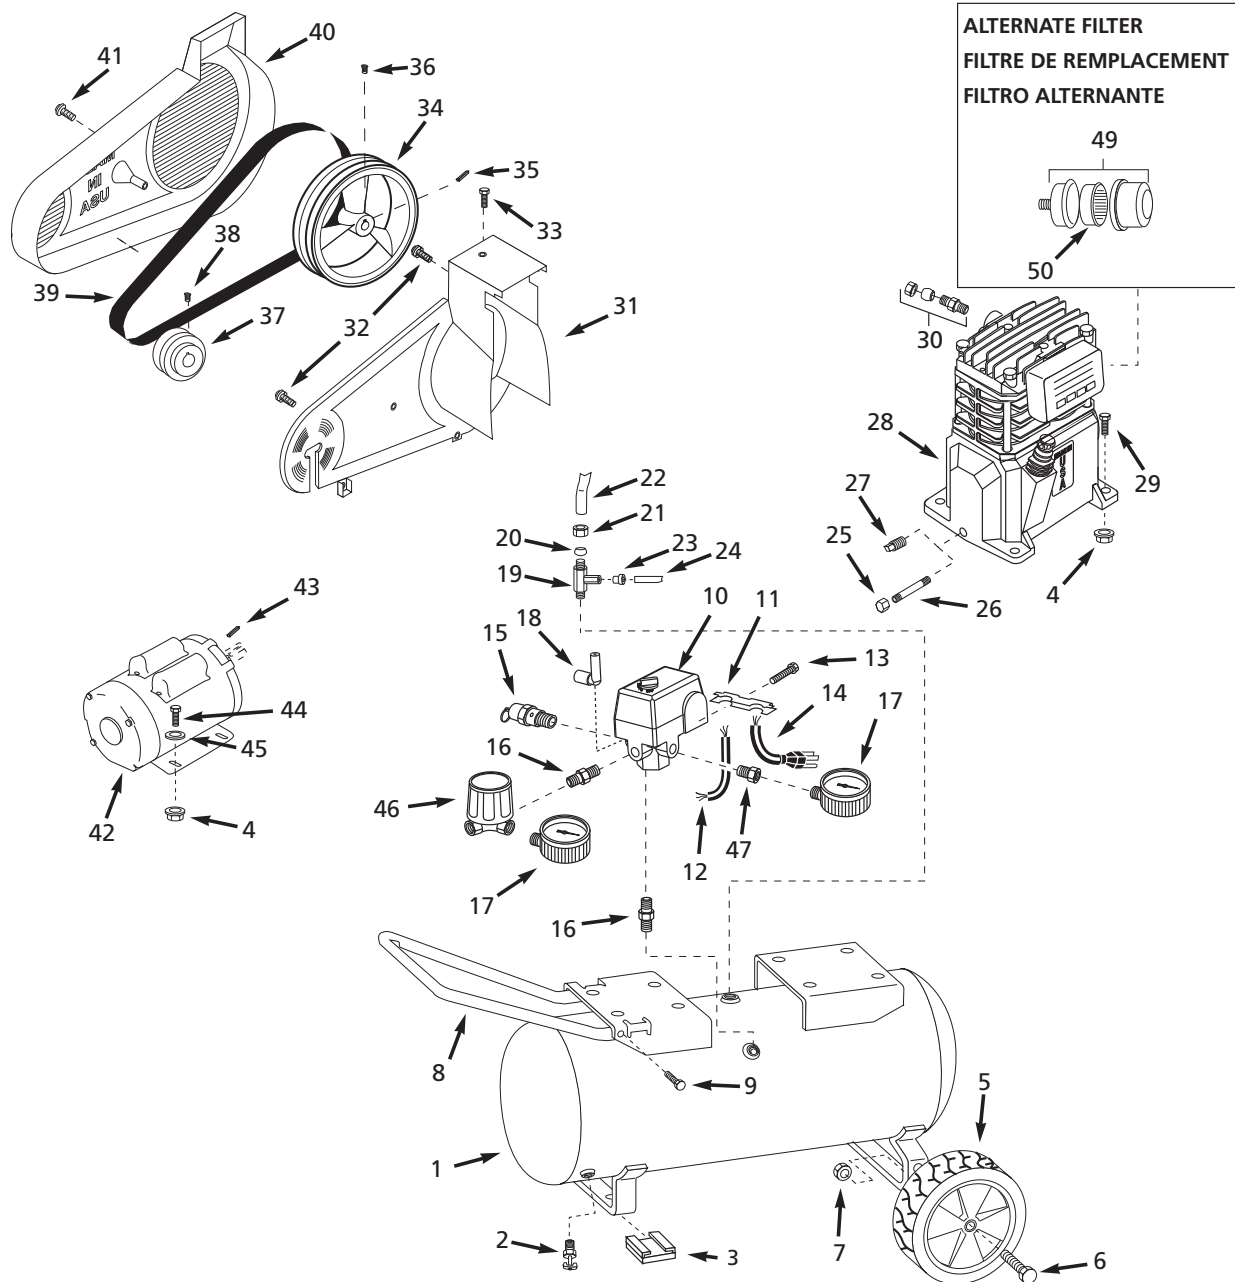

Portable Air Compressors

Compresseurs d'Air Portatifs

Compresores de Aire Portátiles

Replacement Parts List
Liste de Pièces de Rechange
Lista de Repuestos

EX830001, VT618305, VT623305,
VT629004, VT634900

For parts, products & service information visit
POWER XPERT
www.chpower.com

For Replacement Parts or Technical Assistance, call 1-800-543-6400

Please provide following information:

- Model number
- Serial number (if any)
- Part description and number as shown in parts list

Address any correspondence to:

Campbell Hausfeld
Attn: Customer Service
100 Production Drive
Harrison, OH 45030 U.S.A.

Replacement Parts List

Ref. No.	Description	Part Number for Models:			Qty.
		EX830001	VT618305	VT623305	
1	Tank	AR040700CG	AR040700CG	AR040500CG	1
2	Drain cock	D-1403	D-1403	D-1403	1
3	Foot	ST041600AV	ST041600AV	ST041600AV	2
4	Locknut	ST146001AV	ST146001AV	ST146001AV	8
5	Wheel	WA005400AV	WA004000AV	WA004000AV	2
6	Axle bolt	ST084700AV	ST033400AV	ST033400AV	2
7	Hex keps nut	ST033500AV	ST033500AV	ST033500AV	2
8	Handle	HL003900AV	HL001801BH	HL001801BH	1
9	Handle screw	ST073236AV	ST073236AV	ST073236AV	1
10	Pressure switch	CW209000AV	CW209000AV	CW209000AV	1
11	Strain relief	CW209500AV	CW209500AV	CW209500AV	1
12	Motor cord	EC012800AV	EC012800AV	EC012800AV	1
13	Strain relief screw	ST209800AV	ST209800AV	ST209800AV	1
14	Power cord	EC012601AV	EC012601AV	EC012601AV	1
15	ASME Safety valve	V-215105AV	V-215105AV	V-215105AV	1
16	Fitting	HF002401AV	HF002401AV	HF002401AV	2
17	Outlet pressure gauge	GA016300AV	GA016300AV	GA016300AV	2
18	Unloader valve	CW210001AV	CW210001AV	CW210001AV	1
19	Check valve	CV221502AJ	CV221502AJ	CV221502AJ	1
20	Ferrule	ST085200AV	ST085200AV	ST085200AV	1
21	Compression nut	ST033001AV	ST033001AV	ST033001AV	1
22	Discharge tube	VT046100AP	VT046100AP	VT046100AP	1
23	Push-in fitting	ST081301AV	ST081301AV	ST081301AV	1
24	Unloader tube	ST117801AV	ST117801AV	ST117801AV	1
25	Oil drain cap	ST150100AV	—	—	1
26	Oil drain extension	ST083800AV	—	—	1
27	Oil drain plug	ST022300AV	ST022300AV	ST022300AV	1
28	Pump	VT480000KB	VT480000KB	VT480000KB	1
29	Hex head bolt	ST016000AV	ST016000AV	ST016000AV	4
30	Compression connector assembly	ST018300AV	ST018300AV	ST018300AV	1
31	Belt guard (back)	BG217902AV	BG217902AV	BG217902AV	1
32	Self-tapping screw	ST073277AV	ST073277AV	ST073277AV	3
33	Self-tapping screw	ST073269AV	ST073269AV	ST073269AV	1
34	Flywheel	PU015900AJ	PU015900AJ	PU015900AJ	1
35	Key	KE000900AV	KE000900AV	KE000900AV	1
36	Setscrew	ST026200AV	ST026200AV	ST026200AV	1
37	Pulley	PU015200AV	PU015200AV	PU015200AV	1
38	Setscrew	ST012200AV	ST012200AV	ST012200AV	1
39	Belt	BT020400AV	BT020400AV	BT020400AV	1
40	Belt guard (front)	BG217800AV	BG217800AV	BG217800AV	1
41	Plascrew	ST058502AV	ST058502AV	ST058502AV	1
42	Electric motor	MC015502SJ	MC015502SJ	MC015502SJ	1
43	Key	KE000903AV	KE000903AV	KE000903AV	1
44	Hex head bolt	ST070692AV	ST070692AV	ST070692AV	4
45	Washer	ST011200AV	ST011200AV	ST011200AV	4
46	Regulator	RE300000AJ	RE300000AJ	RE300000AJ	1
47	Fitting	ST071407AV	ST071407AV	ST071407AV	1
48	▲ Warning Decal	DK747600AV	DK747600AV	DK747600AV	1
49	Filter assembly	ST073915AV	—	—	1
50	Filter element	ST073916AV	—	—	1
51	▲ Inspection port reducer 1-1/2" x 1/4"	PG150008AV	PG150008AV	PG150008AV	2
52	▲ Inspection port o-ring	ST070191AV	ST070191AV	ST070191AV	2
▲	Not shown				
—	Not available