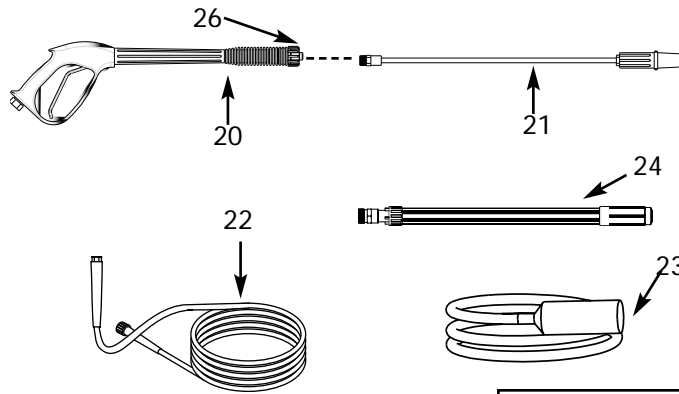

Replacement Parts List
Liste de Pièces de Rechange
Lista de Repuestos

For Replacement Parts, Call 1-800-330-0712

For parts, products & service information visit
POWER XPERT
www.campbellhausfeld.com

Address parts correspondence to:
Correspondence:
Puede escribirnos a:
The Campbell Group
Attn: Parts Department
100 Production Drive
Harrison, OH 45030 U.S.A.

Please provide following information:
- Model number
- Serial number (if any)
- Part description and number as shown in parts list

**REPAIR MANUAL FOR
PRESSURE WASHERS
NOW AVAILABLE!**

- Step-by-step instructions lead you through the removal, inspection and replacement of key parts
- Jam-packed with pictures, line art and exploded views

To order call
1-800-330-0712

Ref. No	Description	PW1753V2LE PW1755V3LE	PW2050V1LE PW2052V1AI	PW2200V1LE	PW2450V2LE	PW245520LE	Qty.
1	Handle assembly	PM246500SJ	PM246300SJ	PM246300SJ	PM246300SJ	PM246300SJ	1
2	1/4-20 bolt	PM001902AV	PM001903AV	PM001903AV	PM001903AV	PM001903AV	2
3	Flat washer	PM002000AV	PM002000AV	PM002000AV	PM002000AV	PM002000AV	14
4	1/4-20 Nylon lock nut	ST073808AV	ST073808AV	ST073808AV	ST073808AV	ST073808AV	7
5	1/4-20 bolt	PM001901AV	PM001902AV	PM001902AV	PM001902AV	PM001902AV	3
6	Left leg	PM015411BH	PM015404AV	PM015404AV	PM015404AV	PM015404AV	1
7	Right leg	PM015412BH	PM015405AV	PM015405AV	PM015405AV	PM015405AV	1
8	Rubber bumper	AL062300AV	AL062300AV	AL062300AV	AL062300AV	AL062300AV	2
9	1/4-20 x 3/4 self-tapping screw	MJ102100AV	MJ102100AV	MJ102100AV	MJ102100AV	MJ102100AV	2
10	Wheel	WA002401AV	WA002401AV	WA002401AV	WA005100AV	WA002401AV	2
11	Pushnut	MJ104700AV	MJ104700AV	MJ104700AV	MJ104700AV	MJ104700AV	2
12	1/4-20 bolt	PM001903AV	PM001904AV	PM001904AV	PM001904AV	PM001904AV	2
13	Axle	PM227900BH	PM227900BH	PM227900BH	PM227900BH	PM227900BH	1
14	Baseplate	GN004530AV	GN004530AV	GN004530AV	GN004530AV	GN004530AV	1
15	Hose rack	PM245300AV	PM245300AV	PM245300AV	PM245300AV	PM245300AV	1
*16	Gun rack	PM033410AV	PM033410AV	PM033410AV	PM033410AV	PM033410AV	1
*17	#10-24 x 1 3/4 screw	MJ103803AV	MJ103803AV	MJ103803AV	MJ103803AV	MJ103803AV	2
*18	#10 washer	ST070906AV	ST070906AV	ST070906AV	ST070906AV	ST070906AV	6
*19	#10-24 Nylon lock nut	ST073803AV	ST073803AV	ST073803AV	ST073803AV	ST073803AV	2
20	Gun	PM243000AV	PM243000AV	PM243000AV	PM005133AV	PM005133AV	1
21	Lance	PM243300AV	PM243300AV	PM243100AV	PM035150AV	PM035150AV	1
22	Hose	PM243700AV	PM243700AV	PM243700AV	PM012904AV	PM012904AV	1
23	Detergent tube and filter	PM013700SV	PM013700SV	PM013700SV	PM013800AV	PM013800AV	1
24	Rotary lance	PM243500AV	N/A	N/A	N/A	N/A	1
*25	Pal-nut, hose rack	AL063302AV	AL063302AV	AL063302AV	AL063302AV	AL063302AV	2
26	O-ring	PM245800SV	PM245800SV	PM245800SV	PM222310SV	PM222310SV	1
▼27	Pump assembly	PM040140SJ	PM026110AJ	PM040130SJ	PM244500SJ	PM244500SJ	1
▼28	Engine	PM004280AV	PM041905AV	PM041905AV	PM235100AV	PM041900AV	1

* Components not included with handle assembly (Ref. #1)

▼ Items not shown