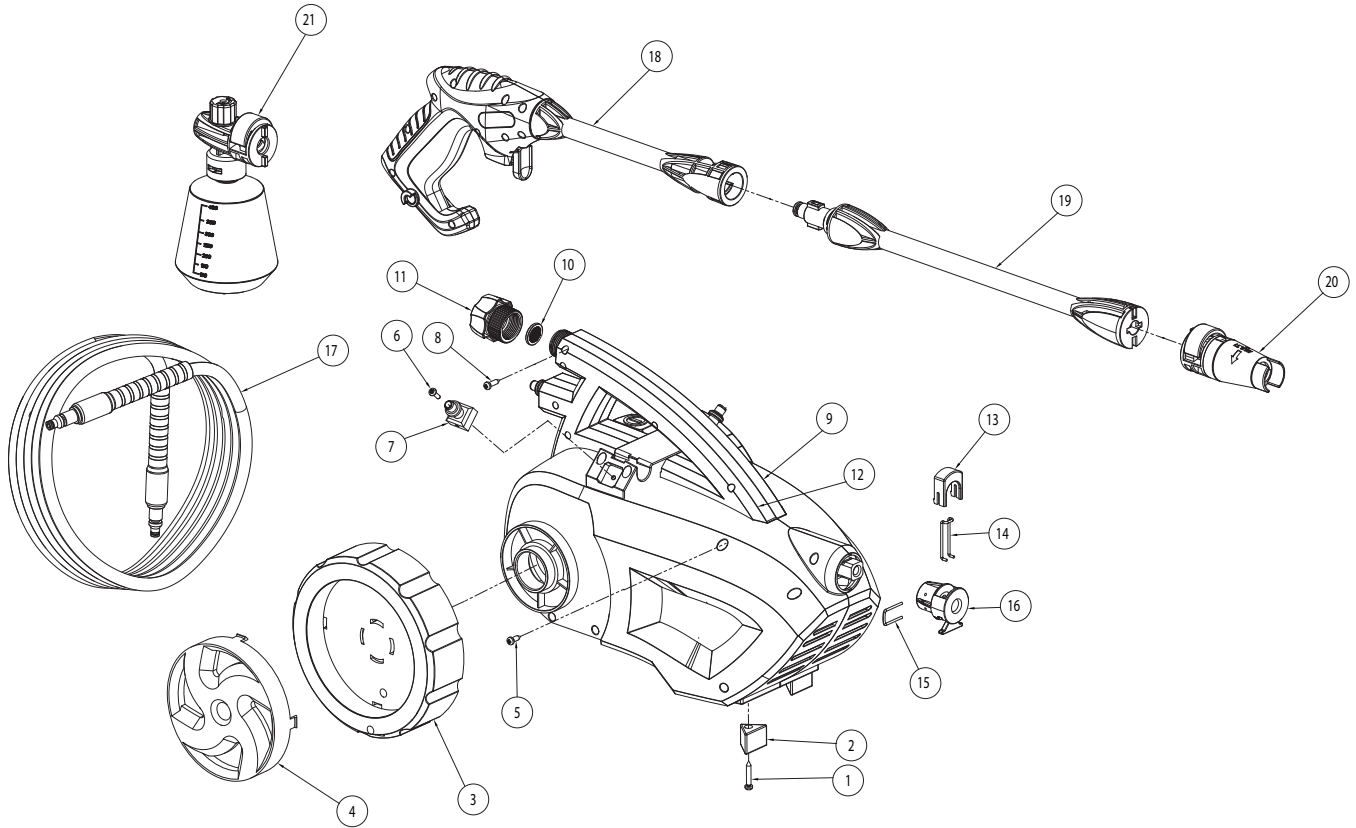

This pressure washer is powered by a reliable universal motor and conveniently plug into household 120V – 15 Amp outlets. This model is ETL approved to meet UL and ETL standards in the US and Canada.

Specifications

Campbell Hausfeld
Attn: Customer Service
100 Production Drive
Harrison, OH 45030 U.S.A.

REPLACEMENT PARTS LIST

Ref. No.	Description	PW135002	Qty.
1	SELF TAPPING SCREW	▲	2
2	FOOT CUSHION	▲	2
3	WHEEL	■	2
4	WHEEL COVER	■	2
5	SELF TAPPING SCREW	□ ▼	10
6	SELF TAPPING SCREW	◆	2
7	CONNECTOR	◆	3
8	SELF TAPPING SCREW	▼	2
9	LEFT HANDLE	□	1
10	FILTER	⤵	1
11	GARDEN INLET FITTING	⤵	1
12	RIGHT HANDLE	▼	1
13	COUPLING PAD	●	1
14	SNAP RING	●	1
15	U-PIN	●	1
16	OUTLET CONNECTOR	●	1
17	HIGH PRESSURE WATER HOSE	PW083700AV	1
18	CLEANING GUN	PW083600AV	1
19	LANCE	PW083800AV	1
20	ADJUSTABLE NOZZLE	PW083900AV	1
21	DETERGENT BOTTLE	PW084000AV	1
22	METAL FILE	N/A	1
23	WRENCH (NOT SHOWN)	⤵	1