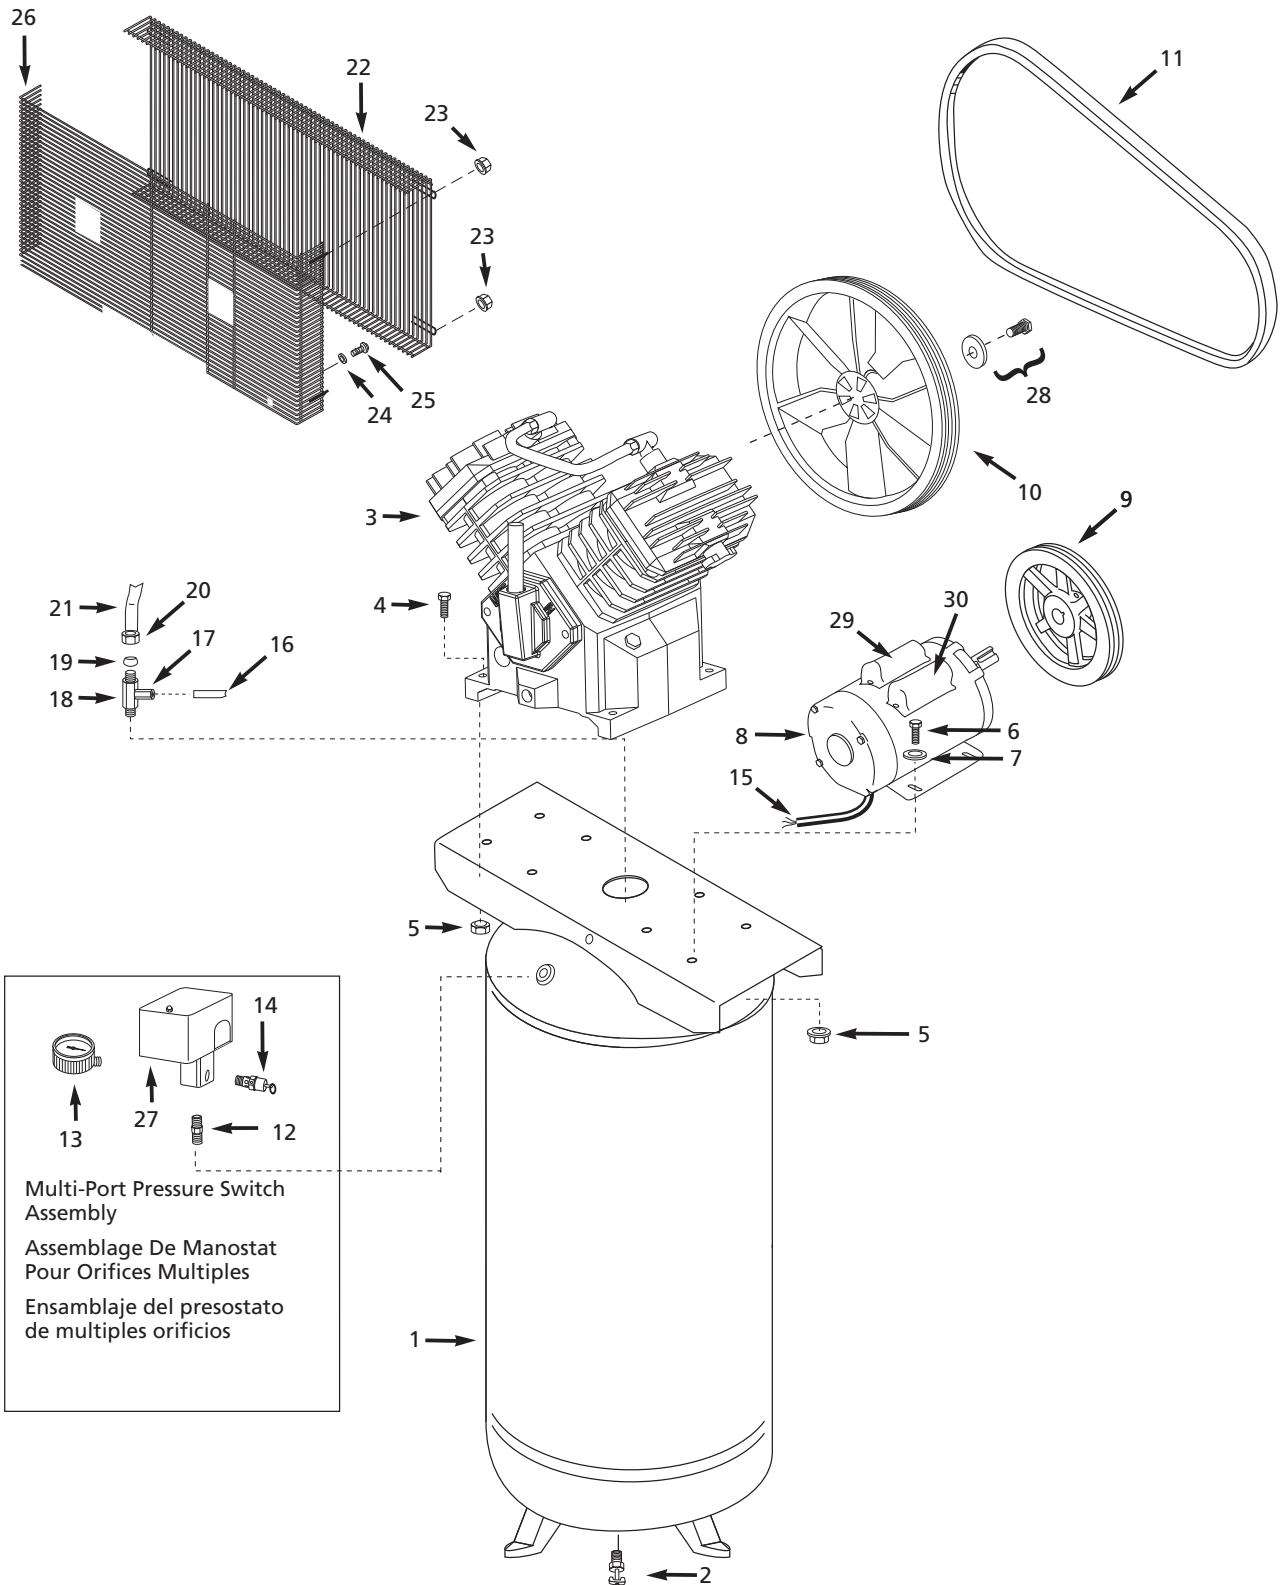

5 HP Air Compressor Compresseur d'air de 5 HP Compresor de aire de 5 CP

Replacement Parts List
Liste De Pièces De Rechange
Lista de repuestos

TQ312500

Multi-Port Pressure Switch Assembly
Assemblage De Manostat Pour Orifices Multiples
Ensamblaje del presostato de multiples orificios

Campbell Hausfeld
Attn: Customer Service
100 Production Drive
Harrison, OH 45030

Ref. No.	Description	TQ312500	Qty
1	Air tank	AR064600CG	1
2	Drain cock	D-1403	1
3	Air compressor pump with flywheel	TQ300000AV	1
4	5/16 inch - 18 x 1-1/2 inch Hex head bolt	*	4
5	5/16 inch - 18 Locknut	*	8
6	5/16 inch - 18 x 3/4 inch Hex head bolt	*	4
7	5/16 inch Washer	*	4
8	Electric motor	MC019300AV	1
9	Motor pulley	PU017000AV	1
10	Flywheel	PU017100AV	1
11	Belt	BT013100AV	1
12	Pipe nipple	HF002401AV	1
13	Pressure gauge	GA031900AV	1
14	Safety valve	V-215108AV	1
15	Electric cord	EC014800AV	1
16	Tubing	ST117802AV	1
17	Straight push connect	ST081301AV	1
18	Check valve	CV223300AV	1
19	1/2 inch Compression sleeve	ST032900AV	1
20	1/2 inch Compression nut	ST033001AV	1
21	Discharge tube	TQ901600AP	1
22	Front beltguard	BG217002AV	1
23	10-24 Hex-flange nut	ST116201AV	4
24	5/16 inch Washer	ST011200AV	2
25	5/16 inch Self-tapping screw	ST016500AV	4
26	Back beltguard	BG021701AV	1
27	Pressure switch (with unloader valve)	CW212201AV	1
27a	Δ Pressure switch unloader valve	CW210001AV	1
27b	Δ Pressure switch cover	CW217800AV	1
28	Flywheel Fastener Kit	TQ901400AV	1
29	Capacitor - Start	MC507018AV	1
30	Capacitor - Run	MC506910AV	1
31	Δ Warning decal	DK747600AV	1