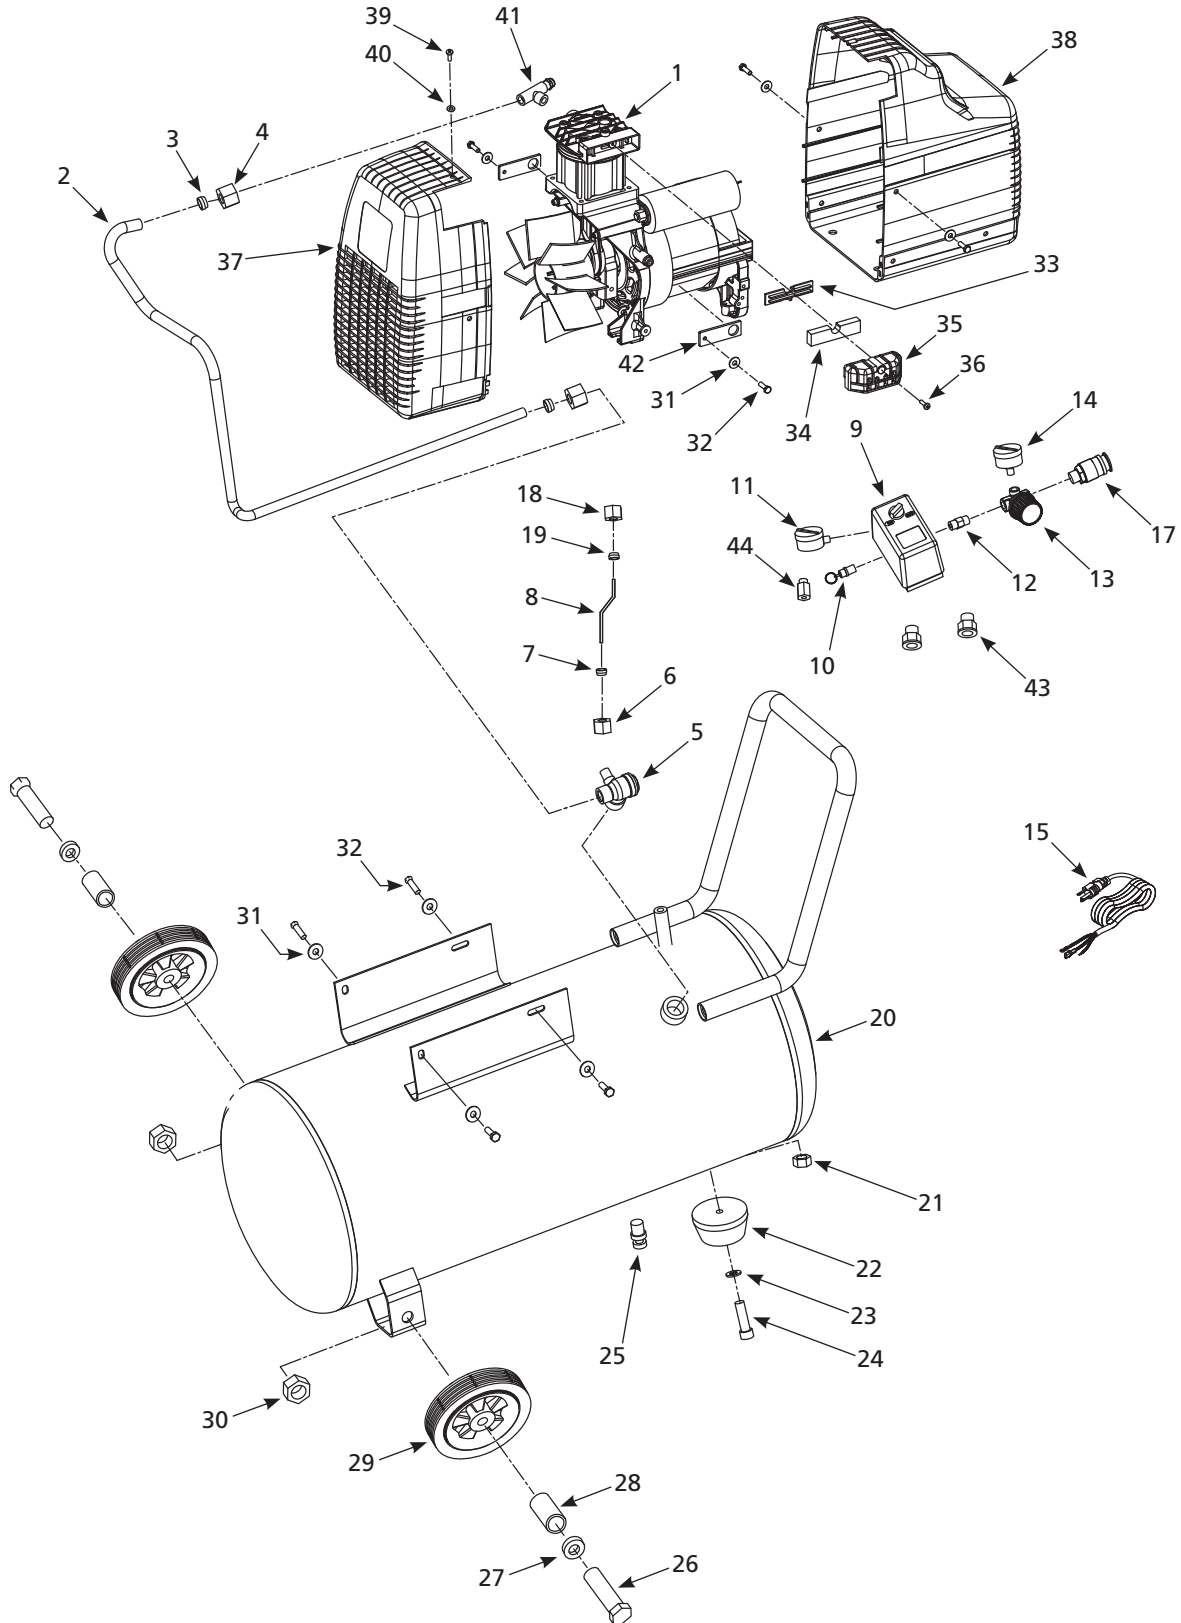

200 PSI Portable Air Compressors Compresseurs d'Air Portables 1379 kPa Compresores de Aire Portátiles de 13,79 bar

Replacement Parts Manual • Manuel de Pièces de Rechange • Manual de Lista de Repuestos

HJ300400

For Replacement Parts or Technical Assistance, Call 1-800-543-6400.

Please provide following information:

- Model number
- Serial number (if any)
- Part description and number as shown in parts list

Address any correspondence to:

Campbell Hausfeld
Attn: Customer Service
100 Production Drive
Harrison, OH 45030 U.S.A.

Replacement Parts List

Ref. No.	Description	Part Number	Qty.
1	Pump/motor assembly	HJ100300AV	1
2	Exhaust tube	△	1
3	Ferrule	△	2
4	Nut	△	2
5	Check valve	HL030500AV	1
6	Nut	■	1
7	Ferrule	■	1
8	Unloader tube	■	1
9	Pressure switch	HJ002800AV	1
10	Safety valve	V-215110AV	1
11	Tank gauge	GA231600AV	1
12	Hex nipple	--	1
13	Regulator	RE206901AV	1
14	Outlet gauge	GA033200AV	1
15	Power cord	EC014500AV	1
16	Motor cord (not shown)	--	1
17	1/4 Industrial coupler (M)	HF001300AV	1
18	Nut	■	1
19	Ferrule	■	1
20	Tank	--	1
21	Nut	▼	1
22	Rubber foot	▼	1
23	Washer	▼	1
24	Bolt	▼	1
25	Drain valve	D-1403	1
26	Axle bolt	◆	2
27	Washer	◆	2
28	Axle insert	◆	2
29	Wheel	◆	2
30	Nut	◆	2

Ref. No.	Description	Part Number	Qty.
31	Washer	●	8
32	Bolt - M5 x 16	●*	8
33	Filter housing (back)	□	1
34	Filter element	□	1
35	Filter housing (front)	□	1
36	Screw - M4 x 14	□*	1
37	Rear shroud	▲	1
38	Front shroud	▲	1
39	Bolt - M4 x 8	●*	1
40	Washer	●	1
41	T-fitting with Easy Start valve	HU008800AV	1
42	Shroud connecting piece	●	2
43	Strain relief	--	2
44	Pressure switch unloader valve	HJ002900AV	1

REPLACEMENT PARTS KITS

▲	Shroud kit	HU007500AV
■	Unloader tube kit	HJ004000AV
●	Shroud / motor bolt kit	HU007700AV
◆	Wheel kit	HJ003800AV
▼	Rubber foot kit	HL038700AV
△	Exhaust tube kit	HJ003900AV
□	Filter kit	HU008600AV
*	Standard hardware item	
--	Not available	

REGISTER YOUR PRODUCT ONLINE NOW! <http://www.campbellhausfeld.com>