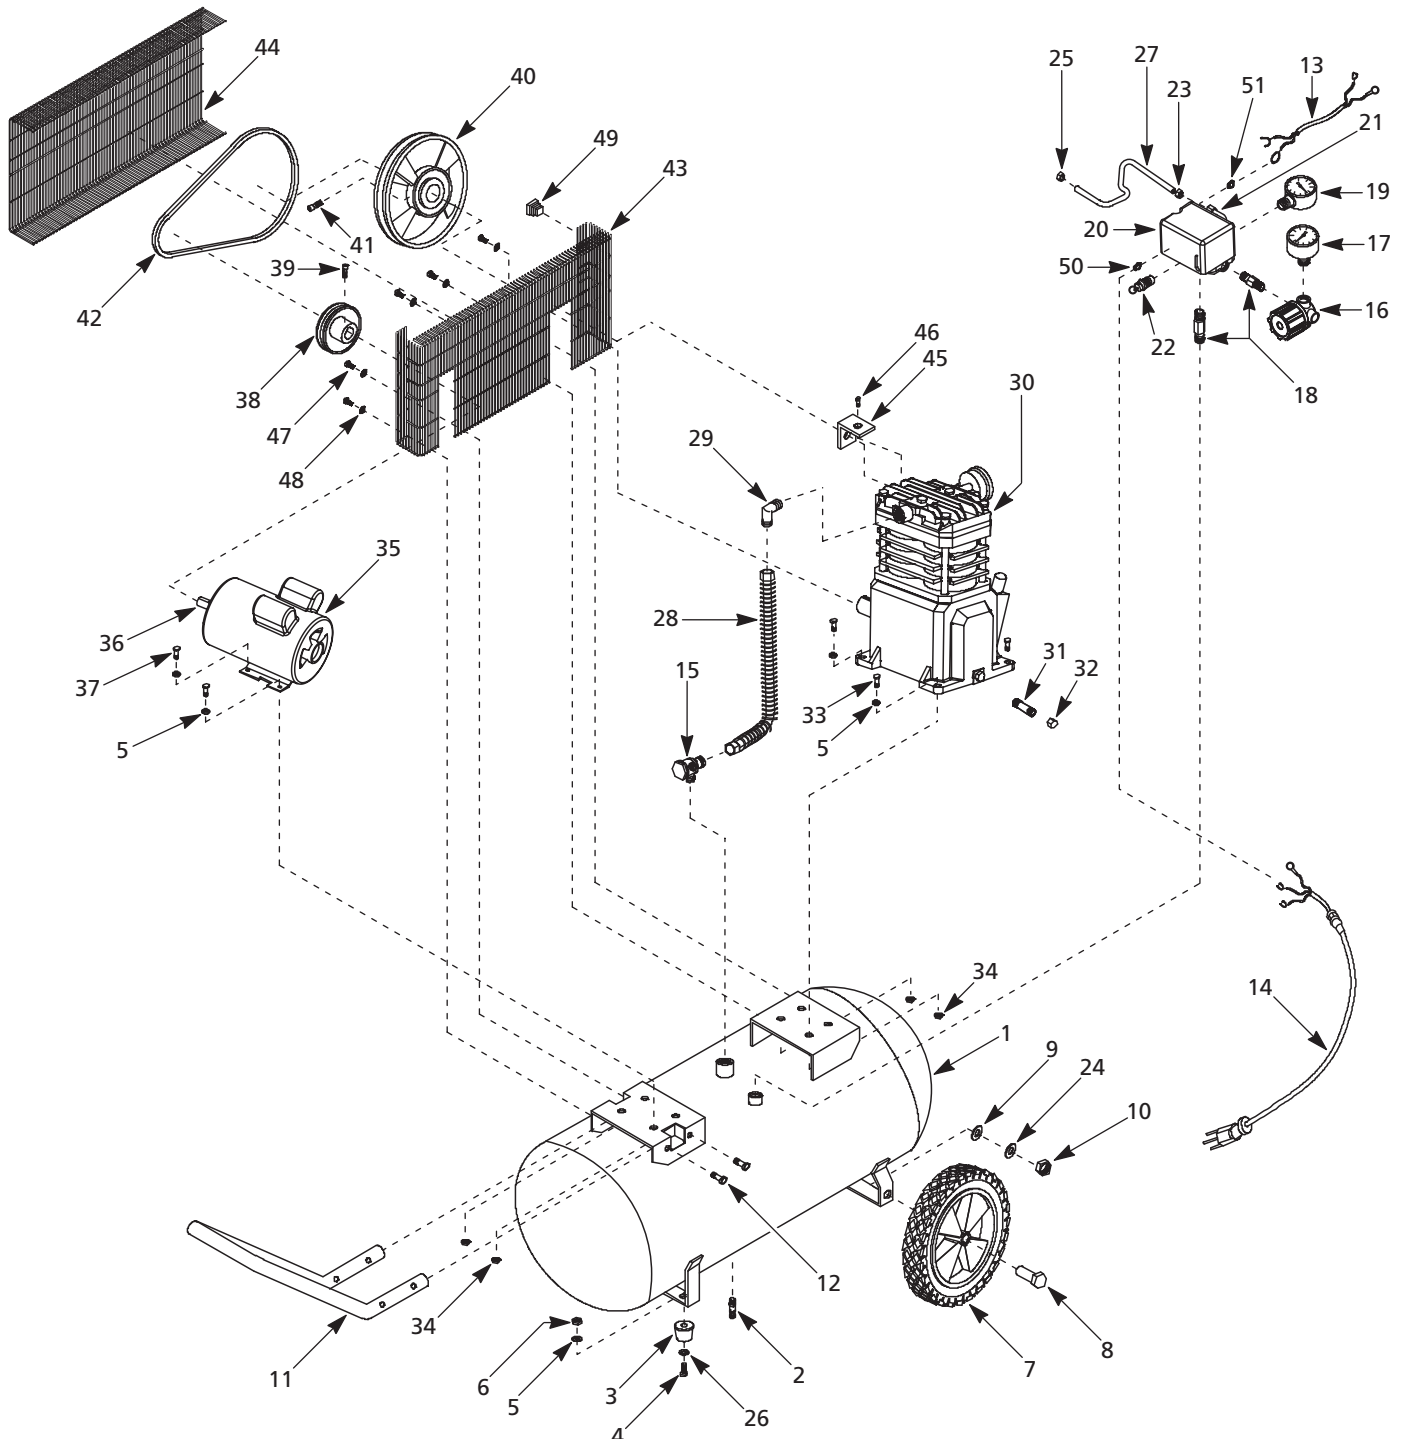

REGISTER YOUR PRODUCT ONLINE NOW! <http://www.chpower.net/reg>

For replacement parts or technical assistance, call

1-800-543-6400

Please provide following information:

- Model number
- Serial number (if any)
- Part description and number as shown in parts list

Address parts correspondence to:

Campbell Hausfeld
Attn: Customer Service
100 Production Drive
Harrison, OH 45030 U.S.A.

Replacement Parts List

Ref. No.	Description	Part Number for Models		Qty.
		VT640340	VT640640	
1	Tank	AR062200AV	AR062300AV	1
2	Drain valve	D-1403	D-1403	1
3	Rubber foot	▲	▲	2
4	Foot Bolt	▲	▲	2
5	Washer	▲	▲	10
6	Nut	▲	▲	2
7	10 inch Wheel	■	■	2
8	Axle bolt	■	■	2
9	Washer	■	■	2
10	Hex nut	■	■	2
11	Handle	●	●	1
12	Handle screw	●	●	2
13	Motor cord	Not available	Not available	1
14	Power cord and plug assembly	Not available	Not available	1
15	Check valve	VT911300AV	VT911300AV	1
16	Regulator	RE206901AV	RE206901AV	1
17	Gauge (back mount)	GA016718AV	GA016718AV	1
18	1/4 inch Nipple	★	★	2
19	Gauge	GA016709AV	GA016709AV	1
20	Pressure switch (includes Unloader valve)	CW217400AV	CW217400AV	1
21	Unloader valve	CW212400AV	CW212400AV	1
22	ASME Safety valve	V-215105AV	V-215105AV	1
23	Nut with captive ferrule (pressure switch end)	▼	▼	1
24	Lock Washer	■	■	2
25	Nut (check valve end)	▼	▼	1
26	Washer	▲	▲	2
27	Unloader tube	▼	▼	1
28	Exhaust tube	VT910700AV	VT910700AV	1
29	Elbow fitting	ST085900AV	ST085900AV	1
30	◆ Pump	VT482200AJ	VT482200AJ	1
31	Oil drain extension	ST083800AV	ST083800AV	1
32	Oil drain cap	ST150100AV	ST150100AV	1
33	Pump mounting bolt	ST016000AV	ST016000AV	4
34	M8 Locknut	★	★	8
35	Electric motor (includes Motor key)	MC015502SJ	MC015502SJ	1
36	Motor key	KE000903AV	KE000903AV	1
37	Motor mounting bolt	★	★	4
38	Pulley	PU015201AV	PU015201AV	1
39	M8 - 1.0 x 10 Setscrew	★	★	1
40	Flywheel (includes setscrew)	PU015900AJ	PU015900AJ	1
41	M10 - 1.5 x 20 Setscrew	★	★	2
42	Belt	BT008700AV	BT008700AV	1
43	Belt guard (back)	△	△	1
44	Belt guard (front)	△	△	1
45	Hang plate	□	□	1
46	Hang plate screw	□	□	1
47	Belt guard screw	□	□	5
48	Washer	□	□	5
49	Belt guard locker	□	□	6
50	Power cord strain relief	CW212900AV	CW212900AV	1
51	Motor cord strain relief	CW212800AV	CW212800AV	1

REPAIR PARTS KITS

▲	Rubber foot kit	HL021300AV	HL021300AV
■	Wheel Kit	VT910600AV	VT910600AV
●	Handle Kit	VT910800AV	VT910800AV
▼	Unloader tube assembly	VT911500AV	VT911500AV
△	Belt guard assembly	VT911000AV	VT911000AV
□	Belt guard hardware kit	VT911100AV	VT911100AV
★	Standard hardware item - available at your local hardware store		
◆	See compressor nameplate for exact model number when ordering pump repair parts.