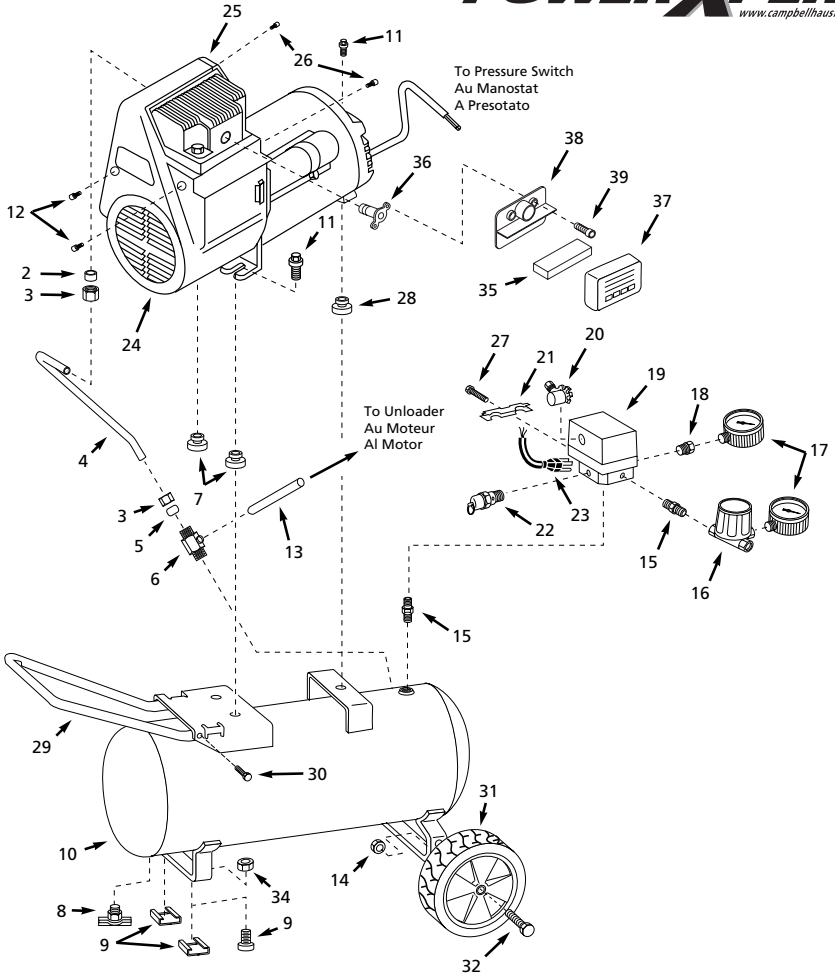

Portable Air Compressors
Compresseurs d'Air Portatifs
Compresores de Aire Portatiles

Replacement Parts List
Liste de Pièces de Rechange
Lista de Repuestos

WL503504, WL503806, WL506900, WL507200, WL600609,
WL602104, WL602305, WL604006, WL604104, WL604803,
WL605204, WL606001, WL610004, WL610500

For parts, products & service information visit
POWER XPERT
www.campbellhausfeld.com