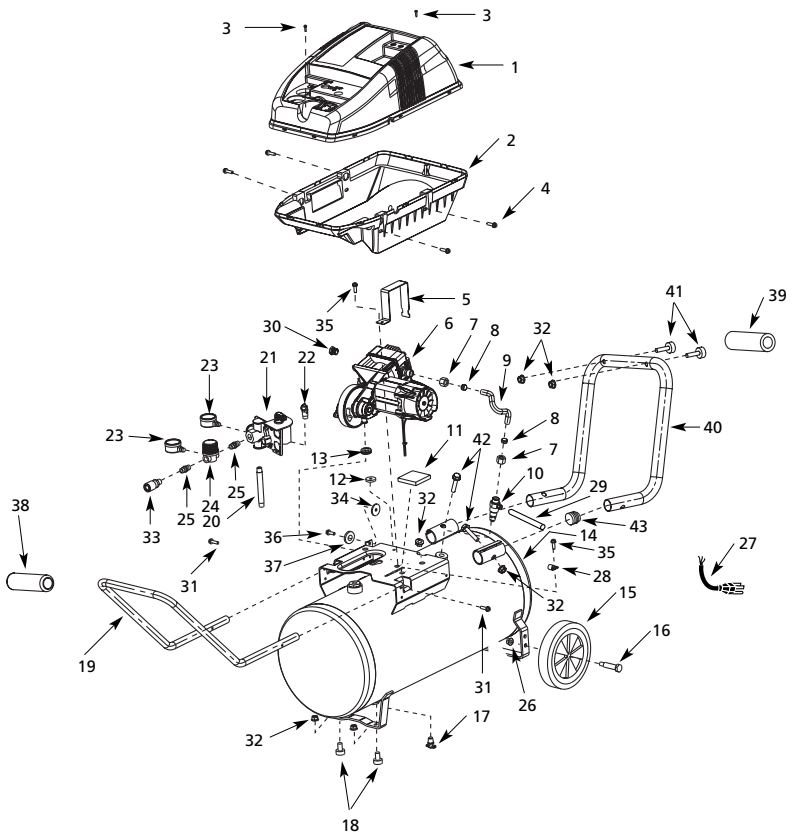

Oilless Air Compressors Compresseurs d'Air Sans Huile Compressores Sin Aceite

Replacement Parts List
Lista de Repuestos
Liste de Pièces de Rechange

WL650001, WL650101, WL650201, WL650500, WL650600

For parts, products & service information visit
POWER XPERT
www.chpower.com