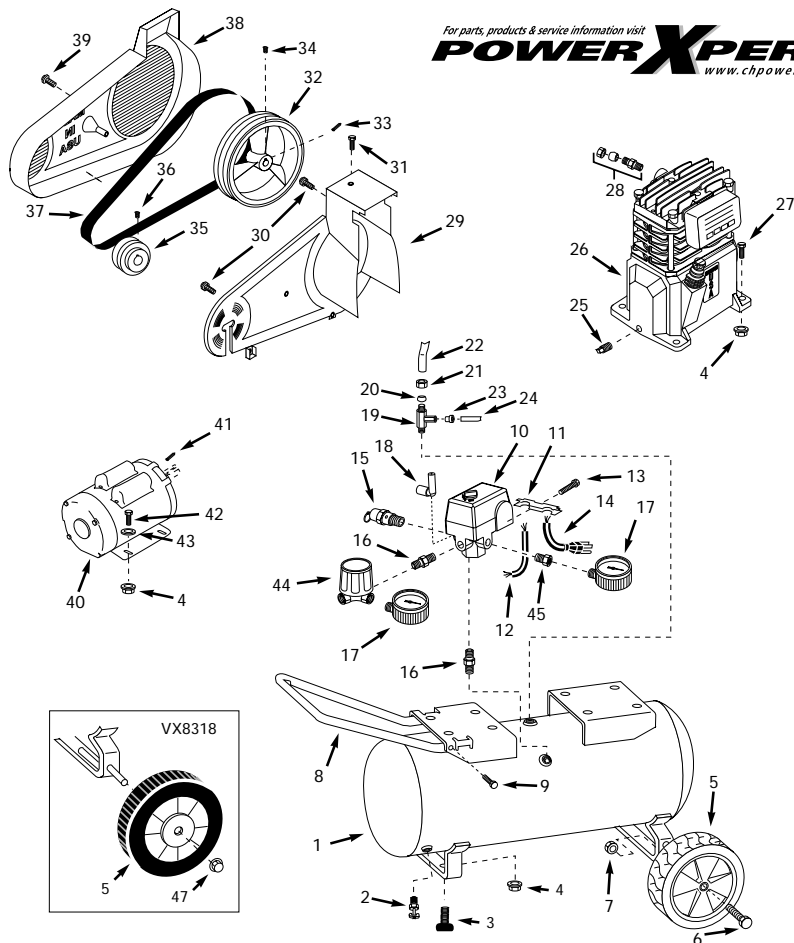

Replacement Parts List
Lista de Peças de Reposição
Lista de Repuestos

VT610209, VT910208, VX821203,
VX831603, VX831703, VX831803

POWER XPERT
www.chpower.com

For Replacement Parts, Call 1-800-543-6400

Please provide following information:

- -Model number
- -Serial number (if any)
- -Part description and number as shown in parts list

Address parts correspondence to:

The Campbell Group / Attn: Parts Department
100 Production Drive
Harrison, OH 45030