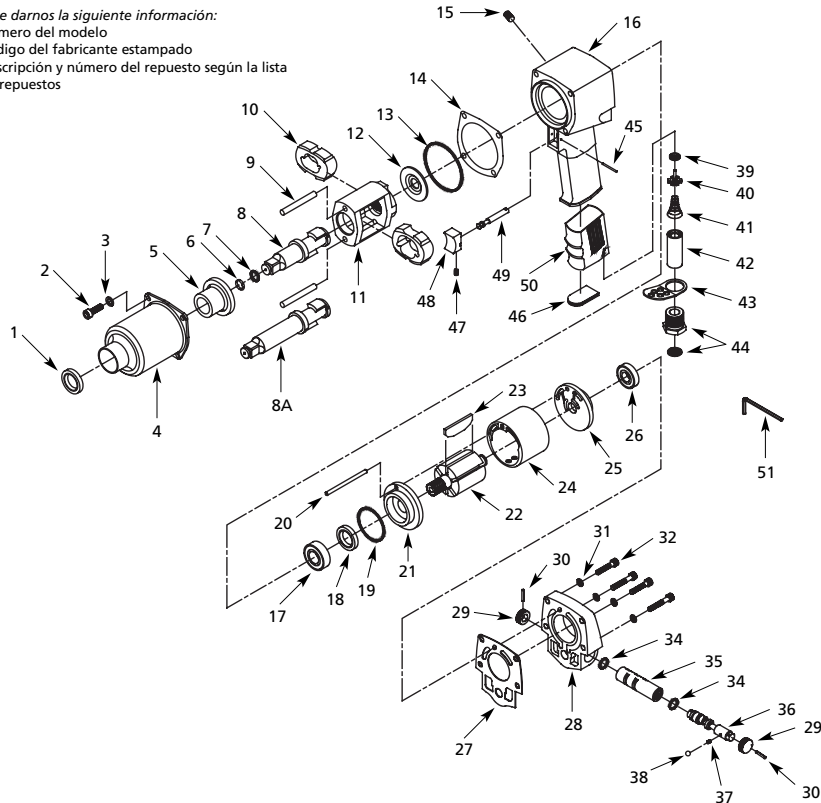

Replacement Parts List

Ref. No.	Description	Part Number	Qty.
1	Anvil oil seal	■	1
2	M6 x 18mm Hex cap screw	●	4
3	M6 Lock washer	●	4
4	Clutch housing	SV438001AV	1
5	Bushing	SV438300AV	1
6	Anvil collar	■ ▲ ▲	1
7	Anvil o-ring	■ ▲ ◆	1
8	Anvil	▲	1
8A	2" Extended anvil (optional)	◆	1
9	Hammer pin	▲ ◆	2
10	Hammer	▲ ◆	2
11	Hammer cage	SV886700AV	1
12	Washer	■ ●	1
13	Housing o-ring	■	1
14	Front gasket	■	1
15	Oil port screw 1/16-28 PT x 6.1mm	●	1
16	Motor housing	SV478700AV	1
17	Front bearing	SV440800AV	1
18	Motor oil seal	■ □	1
19	Motor o-ring	■ □	1
20	Motor pin	■	1
21	Front plate	□	1
22	Rotor	SV438800AV	1
23	Rotor blade	▽	6
24	Cylinder	SV438900AV	1
25	Rear end plate	□	1
26	Rear bearing	SV441100AV	1
27	Rear gasket	■	1
28	Back plate	SV478800AV	1
29	Regulator knob	◆	2
30	Regulator roll pin	◆	2
31	M5 lock washer	● ◆	4
32	M5 x 25mm Hex cap screw	●	4
34	Regulator o-ring	■ ★	2
35	Regulator bushing	★	1
36	Regulator	★	1
37	Spring	■ ★	1
38	Steel ball	■ ★	1
39	Seal	■ ○	1
40	Valve	■ ○	1
41	Spring	■ ○	1
42	Large spacer	○	1
43	Diffuser	SV440500AV	1
44	Air inlet with screen	SV889400AV	1
45	Roll pin	■ ◆	1
46	Silencer/muffler	■	1
47	M4 x 5mm Set screw	● ◆	1
48	Trigger button	◆	1
49	Trigger pin	◆	1
50	Grip	SV479000AV	1
51	4mm Hex wrench	● SV109400AV	1

Ref. No.	Description	Part Number	Qty.
32	M5 x 25mm Hex cap screw	●	4
34	Regulator o-ring	■ ★	2
35	Regulator bushing	★	1
36	Regulator	★	1
37	Spring	■ ★	1
38	Steel ball	■ ★	1
39	Seal	■ ○	1
40	Valve	■ ○	1
41	Spring	■ ○	1
42	Large spacer	○	1
43	Diffuser	SV440500AV	1
44	Air inlet with screen	SV889400AV	1
45	Roll pin	■ ◆	1
46	Silencer/muffler	■	1
47	M4 x 5mm Set screw	● ◆	1
48	Trigger button	◆	1
49	Trigger pin	◆	1
50	Grip	SV479000AV	1
51	4mm Hex wrench	● SV109400AV	1