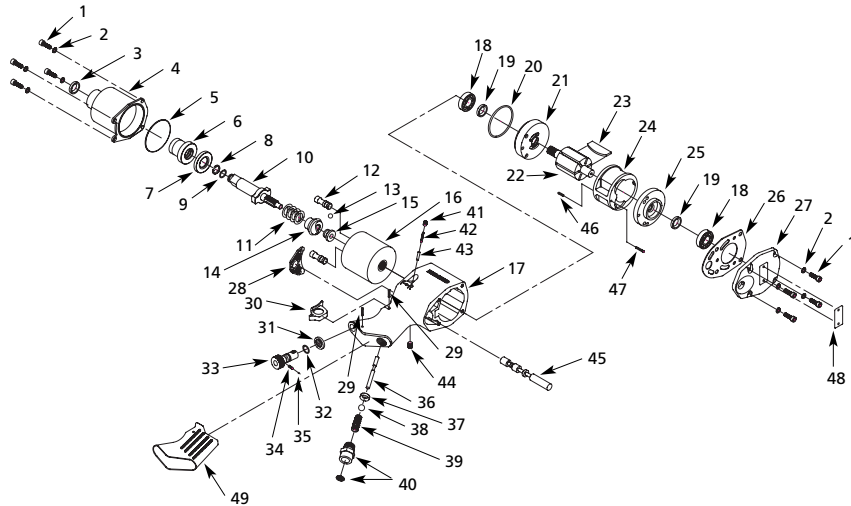

- Model number
- Stamped-in code
- Part description and number as shown in parts list

Address parts correspondence to:

Attn: Parts Department
 100 Production Drive
 Harrison, OH 45030 U.S.A.

S'il vous plaît fournir l'information suivante:

- Numéro du modèle
- Code Estampé
- Description et numéro de la pièce

Correspondance:

Attn: Parts Department
 100 Production Drive
 Harrison, OH 45030 U.S.A.

Replacement Parts List

Ref. No.	Part Description	Number	Qty.	Ref. No.	Part Description	Number	Qty.
1	Screw	●	8	30	Trigger	◆	1
2	Split lock washer	●	8	31	Locating ring	○	1
3	Oil Seal	■	1	32	O-ring	■○	1
4	Front housing	SV171000AV	1	33	Air regulator	○	1
5	O-ring	■	1	34	Spring	○	1
6	Anvil bushing	SV171200AV	1	35	Steel ball	○	1
7	Spacer	SV842900AV	1	36	Valve stem	†	1
8	Anvil collar	■▲	1	37	Ball seat	■†	1
9	O-ring	■▲	1	38	Steel ball	†	1
10	Anvil	▲	1	39	Spring (double taper)	†	1
11	Spring	SV842700AV	1	40	Air inlet with screen	†	1
12	Hammer pin	□	2	41	Screw	●※	1
13	Cam ball	□	1	42	Spring	※	1
14	Drive cam	SV842600AV	1	43	Forward/reverse pin	※	1
15	Foundation cam	□	1	44	Oil port screw	●	1
16	Hammer cage	SV842200AV	1	45	Reverse valve	SV844900AV	1
17	Housing with valve sleeve	SV459500AV	1	46	Roll pin	■	1
18	Ball bearing	SV842100AV	2	47	Roll pin	■	1
19	Oil seal	■▼	2	48	Name plate	DK581300AV	1
20	O-ring	▼	1	49	Grip	SV189400AV	1
21	Front end plate	▼	1	◆ Tune-up kit	SV153601AV	1	
22	Rotor	SV841700AV	1	▲ Impact mechanism kit	SV153602AV	1	
23	Rotor blade	★	6	● Screw kit	SV153603AV	1	
24	Cylinder	SV171500AV	1	◆ Trigger kit	SV153606AV	1	
25	Rear end plate	▼	1	♦ End plate kit	SV153607AV	1	
26	Rear gasket	■	1	□ Cam foundation kit	SV153608AV	1	
27	Back cover	SV171800AV	1	○ Regulator kit	SV153605AV	1	
28	Exhaust deflector	■	1	† Air valve kit	SV153613AV	1	
29	Roll pin	■◆○	2	※ Forward/reverse pin kit	SV153614AV	1	
				★ Blade kit	SV153615AV	1	