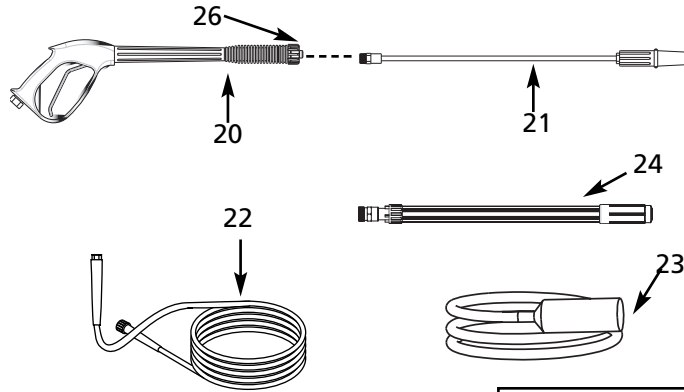

Replacement Parts List
Liste de Pièces de Rechange
Lista de Repuestos

For Replacement Parts, Call 1-800-330-0712

For parts, products & service information visit
POWER XPERT
www.campbellhausfeld.com

Address parts correspondence to:

Correspondence:

Puede escribirnos a:

The Campbell Group
Attn: Parts Department
100 Production Drive
Harrison, OH 45030 U.S.A.

Please provide following information:

- Model number
- Serial number (if any)
- Part description and number as shown in parts list

**REPAIR MANUAL FOR
PRESSURE WASHERS
NOW AVAILABLE!**

- Step-by-step instructions lead you through the removal, inspection and replacement of key parts
- Jam-packed with pictures, line art and exploded views

To order call
1-800-330-0712

Ref. No	Description	PW1753V2LE PW1755V3LE	PW2050V1LE PW2052V1AI	PW2200V1LE	PW2450V2LE	PW245520LE	Qty.
1	Handle assembly	PM246500SJ	PM246300SJ	PM246300SJ	PM246300SJ	PM246300SJ	1
2	1/4-20 bolt	PM001902AV	PM001903AV	PM001903AV	PM001903AV	PM001903AV	2
3	Flat washer	PM002000AV	PM002000AV	PM002000AV	PM002000AV	PM002000AV	14
4	1/4-20 Nylon lock nut	ST073808AV	ST073808AV	ST073808AV	ST073808AV	ST073808AV	7
5	1/4-20 bolt	PM001901AV	PM001902AV	PM001902AV	PM001902AV	PM001902AV	3
6	Left leg	PM015411BH	PM015404AV	PM015404AV	PM015404AV	PM015404AV	1
7	Right leg	PM015412BH	PM015405AV	PM015405AV	PM015405AV	PM015405AV	1
8	Rubber bumper	AL062300AV	AL062300AV	AL062300AV	AL062300AV	AL062300AV	2
9	1/4-20 x 3/4 self-tapping screw	MJ102100AV	MJ102100AV	MJ102100AV	MJ102100AV	MJ102100AV	2
10	Wheel	WA002401AV	WA002401AV	WA002401AV	WA005100AV	WA002401AV	2
11	Pushnut	MJ104700AV	MJ104700AV	MJ104700AV	MJ104700AV	MJ104700AV	2
12	1/4-20 bolt	PM001903AV	PM001904AV	PM001904AV	PM001904AV	PM001904AV	2
13	Axle	PM227900BH	PM227900BH	PM227900BH	PM227900BH	PM227900BH	1
14	Baseplate	GN004530AV	GN004530AV	GN004530AV	GN004530AV	GN004530AV	1
*15	Hose rack	PM245300AV	PM245300AV	PM245300AV	PM245300AV	PM245300AV	1
*16	Gun rack	PM033410AV	PM033410AV	PM033410AV	PM033410AV	PM033410AV	1
*17	#10-24 x 1 3/4 screw	MJ103803AV	MJ103803AV	MJ103803AV	MJ103803AV	MJ103803AV	2
*18	#10 washer	ST070906AV	ST070906AV	ST070906AV	ST070906AV	ST070906AV	6
*19	#10-24 Nylon lock nut	ST073803AV	ST073803AV	ST073803AV	ST073803AV	ST073803AV	2
20	Gun	PM243000AV	PM243000AV	PM243000AV	PM005133AV	PM005133AV	1
21	Lance	PM243300AV	PM243300AV	PM243100AV	PM035150AV	PM035150AV	1
22	Hose	PM243700AV	PM243700AV	PM243700AV	PM012904AV	PM012904AV	1
23	Detergent tube and filter	PM013700SV	PM013700SV	PM013700SV	PM013800AV	PM013800AV	1
24	Rotary lance	PM243500AV	N/A	N/A	N/A	N/A	1
*25	Pal-nut, hose rack	AL066302AV	AL066302AV	AL066302AV	AL066302AV	AL066302AV	2
26	O-ring	PM245800SV	PM245800SV	PM245800SV	PM222310SV	PM222310SV	1
▼27	Pump assembly	PM040140SJ	PM026110AJ	PM040130SJ	PM244500SJ	PM244500SJ	1
▼28	Engine	PM004280AV	PM041905AV	PM041905AV	PM235100AV	PM041900AV	1

* Components not included with handle assembly (Ref. #1)

▼ Items not shown