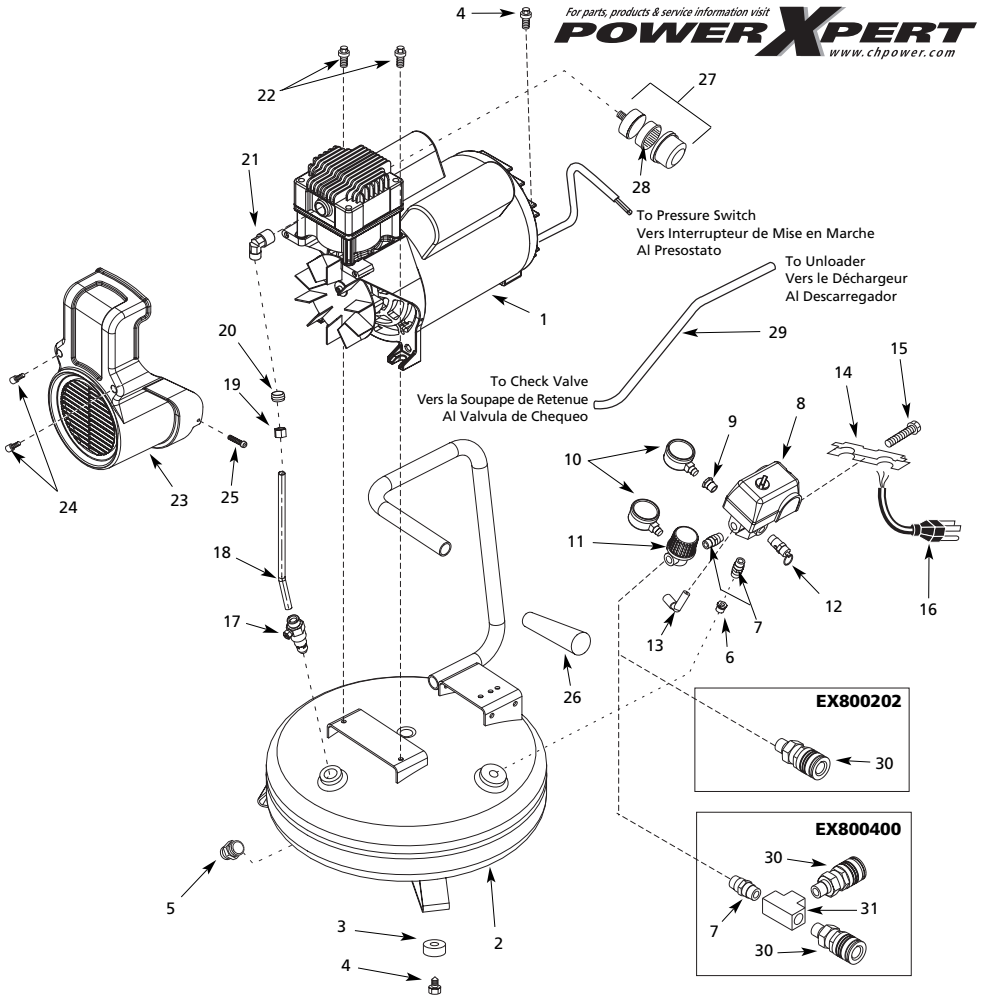

Portable Air Compressor Compresseur d'Air Portatif Compresor d'Aire Portáil

Replacement Parts List
Liste de Pièces de Rechange
Lista de Repuestos

EX800202, EX800400

For Replacement Parts, Call 1-800-543-6400

Please provide following information:

- -Model number
- -Serial number (if any)
- -Part description and number as shown in parts list

Address parts correspondence to:

The Campbell Group / Parts Department
100 Production Drive
Harrison, OH 45030

Ref. No.	Description	EX800202	EX800400	Qty.
1	Pump/motor	WL362002AJ	WL373000AJ	1
2	Tank	AR046000CG	AR046000CG	1
3	Foot	ST158300AV	ST158300AV	3
4	5/16"-18 x 1/2" Washer head tap screw	ST116400AV	ST116400AV	4
5	Drain cock	D-1403	D-1403	1
6	Reducer	ST071428AV	ST071428AV	1
7	Nipple	HF002401AV	—	2
		—	HF002401AV	3
8	Pressure switch	CW208700AJ	CW208700AJ	1
9	Reducer 1/2 - 1/4 NPT	ST071407AV	ST071407AV	1
10	1/8" NPT - Gauge	GA016302AV	GA016302AV	2
11	Regulator	RE206202AV	RE206202AV	1
12	ASME safety valve	V-215100AV	V-215100AV	1
13	Unloader	CW210000AV	CW210000AV	1
14	Strain relief	CW209600AV	CW209600AV	1
15	Strain relief screw	ST209800AV	ST209800AV	1
16	Power cord w/plug	EC012600AV	EC012600AV	1
17	Check valve	CV221507AJ	CV221507AJ	1
18	● Exhaust tube	WL016100AP	WL018500AP	1
19	● Nut	ST039700AV	ST039700AV	1
20	● Ferrule (Brass)	ST039800AV	ST039800AV	1
21	Exhaust fitting (Includes #19, 20)	ST072224AV	ST072224AV	1
22	5/16"-18 x 1/2" Washer head tap screw	ST073275AV	ST073275AV	2
23	Shroud	WL012405AV	WL012405AV	1
24	M5 x .8 x 32 Screw	ST129302AV	ST129302AV	2
25	Plascrew M3	ST129301AV	ST129301AV	1
26	Hand grip	ST160001AV	ST160001AV	1
27	Filter	WL012000AV	WL012000AV	1
28	Filter element	WL012300AV	WL012300AV	1
29	Flex tube	ST079702AV	ST079702AV	1
30	Coupler	MP333610	—	1
		—	MP333610	2
31	T Connector	—	ST183700AV	1
REPAIR KITS				
●	Exhaust tube kit (without check valve)	WL209305AJ	WL209306AJ	1