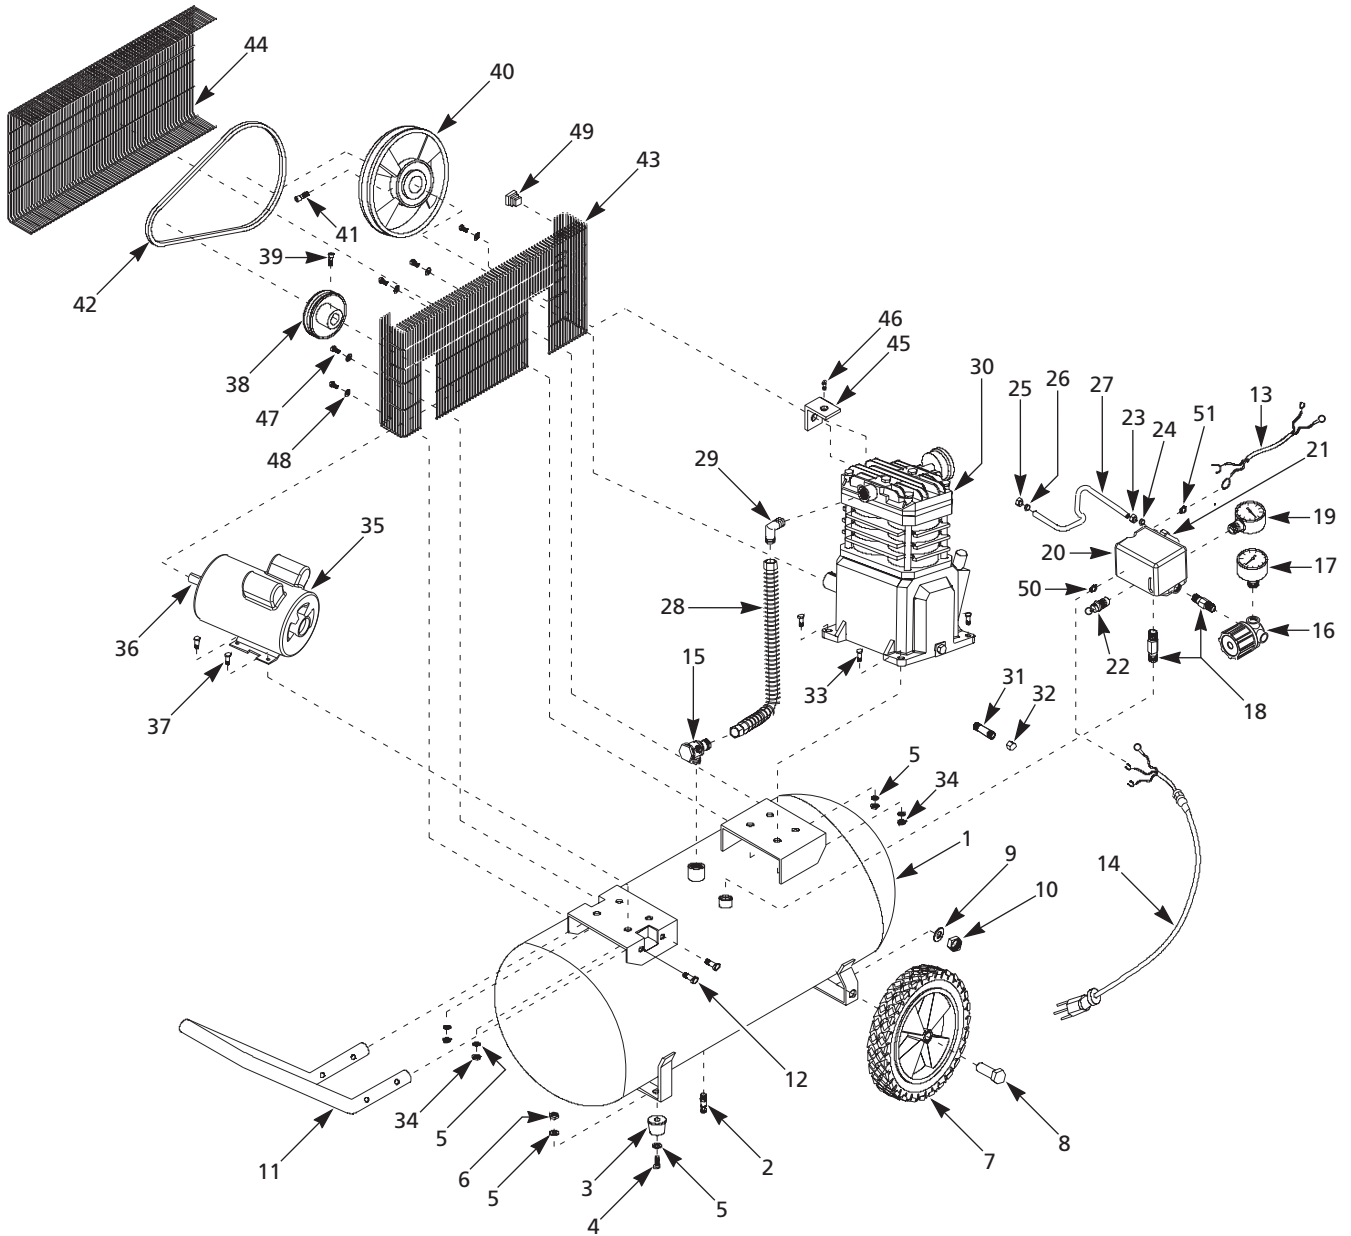

For replacement parts or technical assistance, call 1-800-543-6400

Please provide following information:

- Model number
- Serial number (if any)
- Part description and number as shown in parts list

Address parts correspondence to:
Campbell Hausfeld
Attn: Customer Service
100 Production Drive
Harrison, OH 45030 U.S.A.

Replacement Parts List

Ref. No.	Description	Part Number for Models:			Qty.
		VT640300	VT640400	VT640600	
1	Tank	AR062200AV	AR062300AV	AR062300AV	1
2	Drain valve	D-1403	D-1403	D-1403	1
3	Rubber foot	▲	▲	▲	2
4	Foot Bolt	▲	▲	▲	2
5	Washer	▲	▲	▲	12
6	Nut	▲	▲	▲	2
7	10 inch Wheel	■	■	■	2
8	Axle bolt	■	■	■	2
9	Washer	■	■	■	2
10	Hex nut	■	■	■	2
11	Handle	●	●	●	1
12	Handle screw	●	●	●	2
13	Motor cord	EC015100AV	EC015100AV	EC015100AV	1
14	Power cord and plug assembly	EC015000AV	EC014900AV	EC015000AV	1
15	Check valve	VT911300AV	VT911300AV	VT911300AV	1
16	Regulator	RE206901AV	RE206901AV	RE206901AV	1
17	Gauge (back mount)	GA016718AV	GA016718AV	GA016718AV	1
18	1/4 inch Nipple	★	★	★	2
19	Gauge	GA016709AV	GA016709AV	GA016709AV	1
20	Pressure switch (includes Unloader valve)	CW217400AV	CW217400AV	CW217400AV	1
21	Unloader valve	CW212400AV	CW212400AV	CW212400AV	1
22	ASME Safety valve	V-215105AV	V-215105AV	V-215105AV	1
23	Nut (pressure switch end)	▼	▼	▼	1
24	Ferrule (pressure switch end)	▼	▼	▼	1
25	Nut (check valve end)	▼	▼	▼	1
26	Ferrule (check valve end)	▼	▼	▼	1
27	Unloader tube	▼	▼	▼	1
28	Exhaust tube	VT910700AV	VT910700AV	VT910700AV	1
29	Elbow fitting	ST085900AV	ST085900AV	ST085900AV	1
30	◆ Pump	VT480000KB	VT470000KB	VT480000KB	1
31	Oil drain extension	ST083800AV	ST083800AV	ST083800AV	1
32	Oil drain cap	ST150100AV	ST150100AV	ST150100AV	1
33	Pump mounting bolt	ST016000AV	ST016000AV	ST016000AV	4
34	5/16 inch - 18 Locknut	★	★	★	8
35	Electric motor (includes Motor key)	MC015502SJ	MC015403SJ	MC015502SJ	1
36	Motor key	KE000903AV	KE000903AV	KE000903AV	1
37	Motor mounting bolt	★	★	★	4
38	Pulley	PU015200AV	PU012600AV	PU015200AV	1
39	1/4 - 20 x 1/2 Setscrew	★	★	★	1
40	Flywheel (includes 3/8 - 16 x 3/4 Setscrew)	PU015900AJ	PU015900AJ	PU015900AJ	1
41	3/8 - 16 x 3/4 Setscrew	★	★	★	1
42	Belt	BT020400AV	BT020400AV	BT020400AV	1
43	Belt guard (back)	△	△	△	1
44	Belt guard (front)	△	△	△	1
45	Hang plate	□	□	□	1
46	Hang plate screw	□	□	□	1
47	Belt guard screw	□	□	□	5
48	Washer	□	□	□	5
49	Belt guard locker	□	□	□	6
50	Power cord strain relief	CW212900AV	CW212900AV	CW212900AV	1
51	Motor cord strain relief	CW212800AV	CW212800AV	CW212800AV	1

REPAIR PARTS KITS

▲	Rubber foot kit	HL021300AV	HL021300AV	HL021300AV
■	Wheel Kit	VT910600AV	VT910600AV	VT910600AV
●	Handle Kit	VT910800AV	VT910800AV	VT910800AV
▼	Unloader tube assembly	VT911500AV	VT911500AV	VT911500AV
△	Belt guard assembly	VT911000AV	VT911000AV	VT911000AV
□	Belt guard hardware kit	VT911100AV	VT911100AV	VT911100AV

★ Standard hardware item - available at your local hardware store

◆ See compressor nameplate for exact model number when ordering pump repair parts.