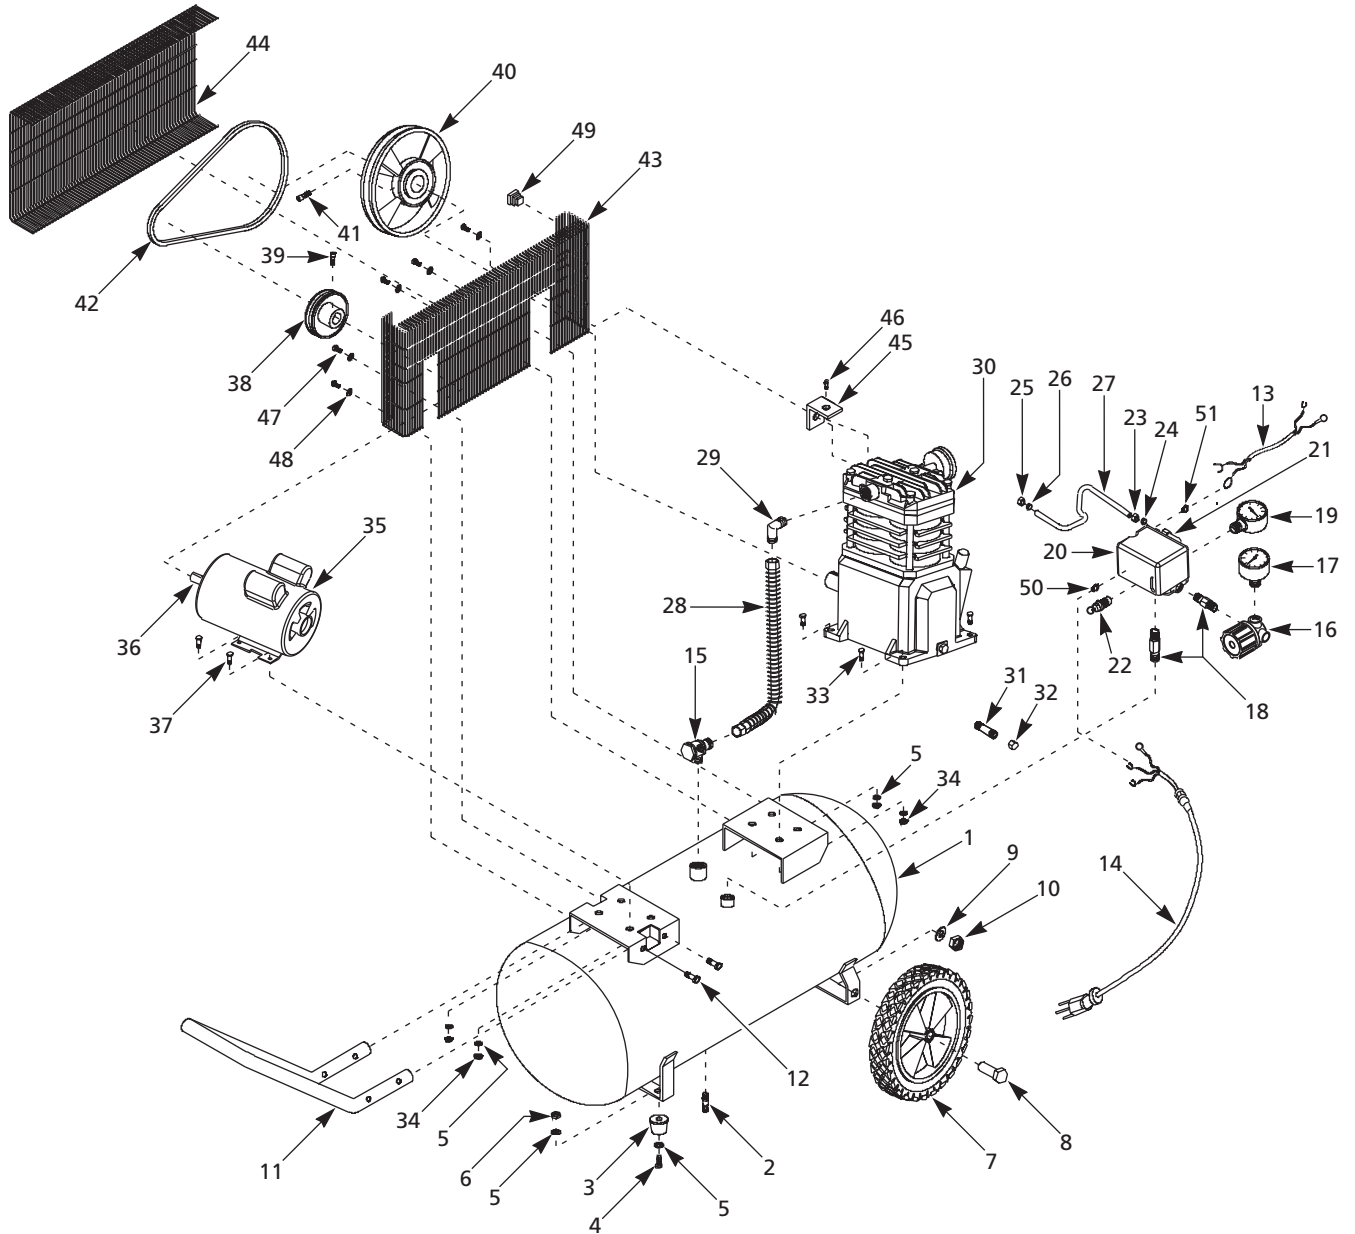

For replacement parts or technical assistance, call 1-800-543-6400

Please provide following information:

- Model number
- Serial number (if any)
- Part description and number as shown in parts list

Address parts correspondence to:

Campbell Hausfeld
Attn: Customer Service
100 Production Drive
Harrison, OH 45030 U.S.A.

Replacement Parts List

Ref. No.	Description	Part Number for Models:			Qty.
		VT640301	VT640401	VT640601	
1	Tank	AR062200AV	AR062300AV	AR062300AV	1
2	Drain valve	D-1403	D-1403	D-1403	1
3	Rubber foot	▲	▲	▲	2
4	Foot Bolt	▲	▲	▲	2
5	Washer	▲	▲	▲	12
6	Nut	▲	▲	▲	2
7	10 inch Wheel	■	■	■	2
8	Axle bolt	■	■	■	2
9	Washer	■	■	■	2
10	Hex nut	■	■	■	2
11	Handle	●	●	●	1
12	Handle screw	●	●	●	2
13	Motor cord	EC015100AV	EC015100AV	EC015100AV	1
14	Power cord and plug assembly	EC015000AV	EC014900AV	EC015000AV	1
15	Check valve	VT911300AV	VT911300AV	VT911300AV	1
16	Regulator	RE206901AV	RE206901AV	RE206901AV	1
17	Gauge (back mount)	GA016718AV	GA016718AV	GA016718AV	1
18	1/4 inch Nipple	★	★	★	2
19	Gauge	GA016709AV	GA016709AV	GA016709AV	1
20	Pressure switch (includes Unloader valve)	CW217400AV	CW217400AV	CW217400AV	1
21	Unloader valve	CW212400AV	CW212400AV	CW212400AV	1
22	ASME Safety valve	V-215105AV	V-215105AV	V-215105AV	1
23	Nut (pressure switch end)	▼	▼	▼	1
24	Ferrule (pressure switch end)	▼	▼	▼	1
25	Nut (check valve end)	▼	▼	▼	1
26	Ferrule (check valve end)	▼	▼	▼	1
27	Unloader tube	▼	▼	▼	1
28	Exhaust tube	VT910700AV	VT910700AV	VT910700AV	1
29	Elbow fitting	ST085900AV	ST085900AV	ST085900AV	1
30	◆ Pump	VT480000KB	VT470000KB	VT480000KB	1
31	Oil drain extension	ST083800AV	ST083800AV	ST083800AV	1
32	Oil drain cap	ST150100AV	ST150100AV	ST150100AV	1
33	Pump mounting bolt	ST016000AV	ST016000AV	ST016000AV	4
34	5/16 inch - 18 Locknut	★	★	★	8
35	Electric motor (includes Motor key)	MC015502SJ	MC018900SJ	MC015502SJ	1
36	Motor key	KE000903AV	KE000903AV	KE000903AV	1
37	Motor mounting bolt	★	★	★	4
38	Pulley	PU015200AV	PU012600AV	PU015200AV	1
39	1/4 - 20 x 1/2 Setscrew	★	★	★	1
40	Flywheel (includes setscrew)	PU015900AJ	PU015900AJ	PU015900AJ	1
41	M10 - 1.5 x 20 Setscrew	★	★	★	1
42	Belt	BT020400AV	BT020400AV	BT020400AV	1
43	Belt guard (back)	△	△	△	1
44	Belt guard (front)	△	△	△	1
45	Hang plate	□	□	□	1
46	Hang plate screw	□	□	□	1
47	Belt guard screw	□	□	□	5
48	Washer	□	□	□	5
49	Belt guard locker	□	□	□	6
50	Power cord strain relief	CW212900AV	CW212900AV	CW212900AV	1
51	Motor cord strain relief	CW212800AV	CW212800AV	CW212800AV	1

REPAIR PARTS KITS

▲	Rubber foot kit	HL021300AV	HL021300AV	HL021300AV
■	Wheel Kit	VT910600AV	VT910600AV	VT910600AV
●	Handle Kit	VT910800AV	VT910800AV	VT910800AV
▼	Unloader tube assembly	VT911500AV	VT911500AV	VT911500AV
△	Belt guard assembly	VT911000AV	VT911000AV	VT911000AV
□	Belt guard hardware kit	VT911100AV	VT911100AV	VT911100AV

- ★ Standard hardware item - available at your local hardware store
- See compressor nameplate for exact model number when ordering pump repair parts.