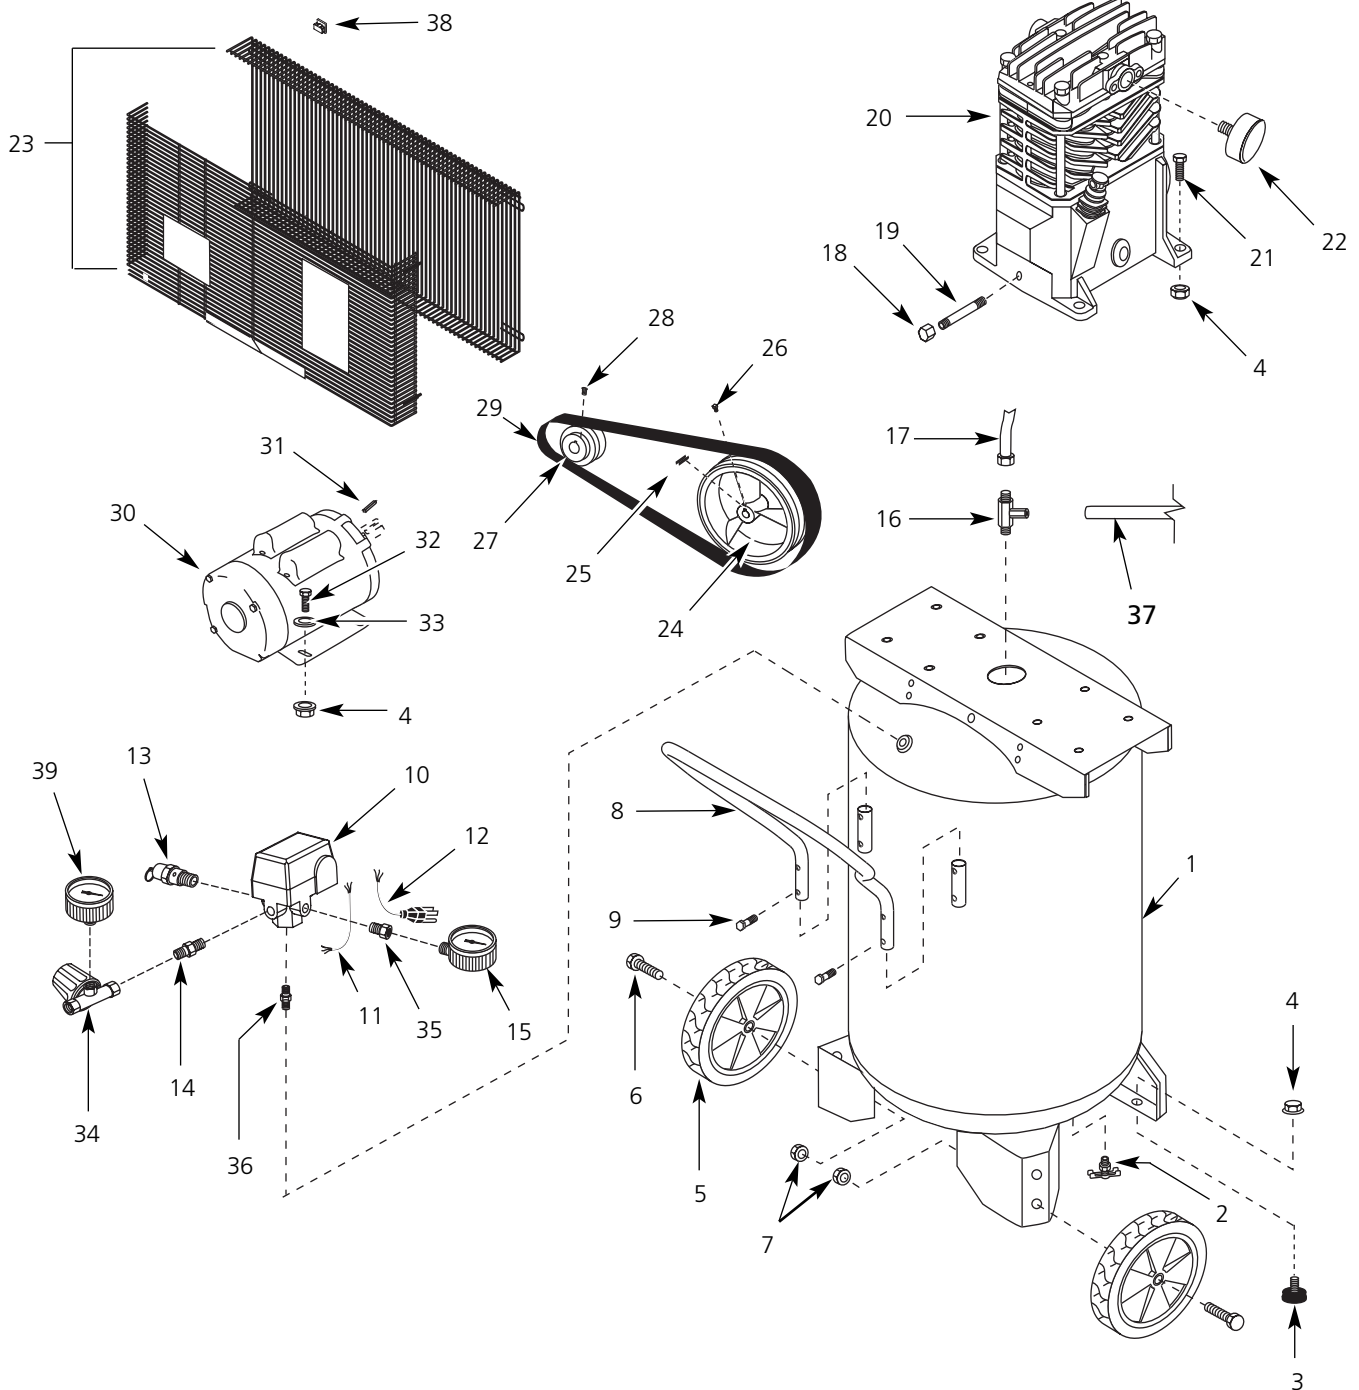

Replacement Parts List
Liste de Pièces de Rechange
Lista de Repuestos

VT640700

For replacement parts or technical assistance, call 1-800-543-6400

Please provide following information:

- Model number
- Serial number (if any)
- Part description and number as shown in parts list

Address parts correspondence to:

Campbell Hausfeld
Attn: Customer Service
100 Production Drive
Harrison, OH 45030

Replacement Parts List

Ref. No.	Description	Part Number	Qty
1	Tank	AR061700CG	1
2	Drain cock	D-1403	1
3	Rubber foot kit	HL021300AV	2
4	5/16 in. - 18 Locknut	—	10
5	10 in. Wheel	▲	2
6	Axle bolt	▲	2
7	Hex nut	▲	2
8	Handle	■	1
9	Handle screw	■	1
10	Pressure switch	CW217400AV	1
11	Motor cord	—	1
12	Power cord and plug assembly	—	1
13	ASME Safety valve	V-215105AV	1
14	1/4 in. Nipple	—	1
15	Gauge	GA016709AV	1
16	Check valve	VT911300AV	1
17	Discharge tube	VT911700AV	1
18	Oil drain cap	ST150100AV	1
19	Oil drain extension	ST083800AV	1
20	◆ Pump	VT480000AV	1
21	5/16 in. - 18 x 1 1/4 in. Screw	ST016000AV	4
22	Filter assembly	VH901700AV	1
23	Belt guard assembly	VT911000AV	1
24	Flywheel	PU015900AJ	1
25	3/16 in. Key	KE000900AV	1
26	3/8 in. - 16 x 3/4 in. Setscrew	—	1
27	Motor pulley	PU015200AV	1
28	1/4 in. - 20 x 1/2 in. Setscrew	—	1
29	Belt	BT020400AV	1
30	Electric motor	MC015502SJ	1
31	3/16 in. sq. x 1 1/4 in. Key	KE000903AV	1
32	5/16 in. - 18 Hex head screw	—	4
33	5/16 in. Washer	—	4
34	Regulator	RE206203AV	1
35	1/4 in. x 1/8 in. Reducer	—	1
36	1/4 in. Nipple	—	1
37	Unloader Tube (includes nut and ferrule)	VT911800AV	1
38	Beltguard connector	VT911100AV	6
39	Gauge (back mount)	GA016718AV	1
△	Warning decal 3 Piece	DK747600AV	1
REPAIR PARTS KITS			
▲	Wheel Kit	VT910600AV	
■	Handle Kit	HL035600AV	
—	Not available		
◆	See compressor nameplate for exact model number when ordering pump repair parts.		
△	Not shown