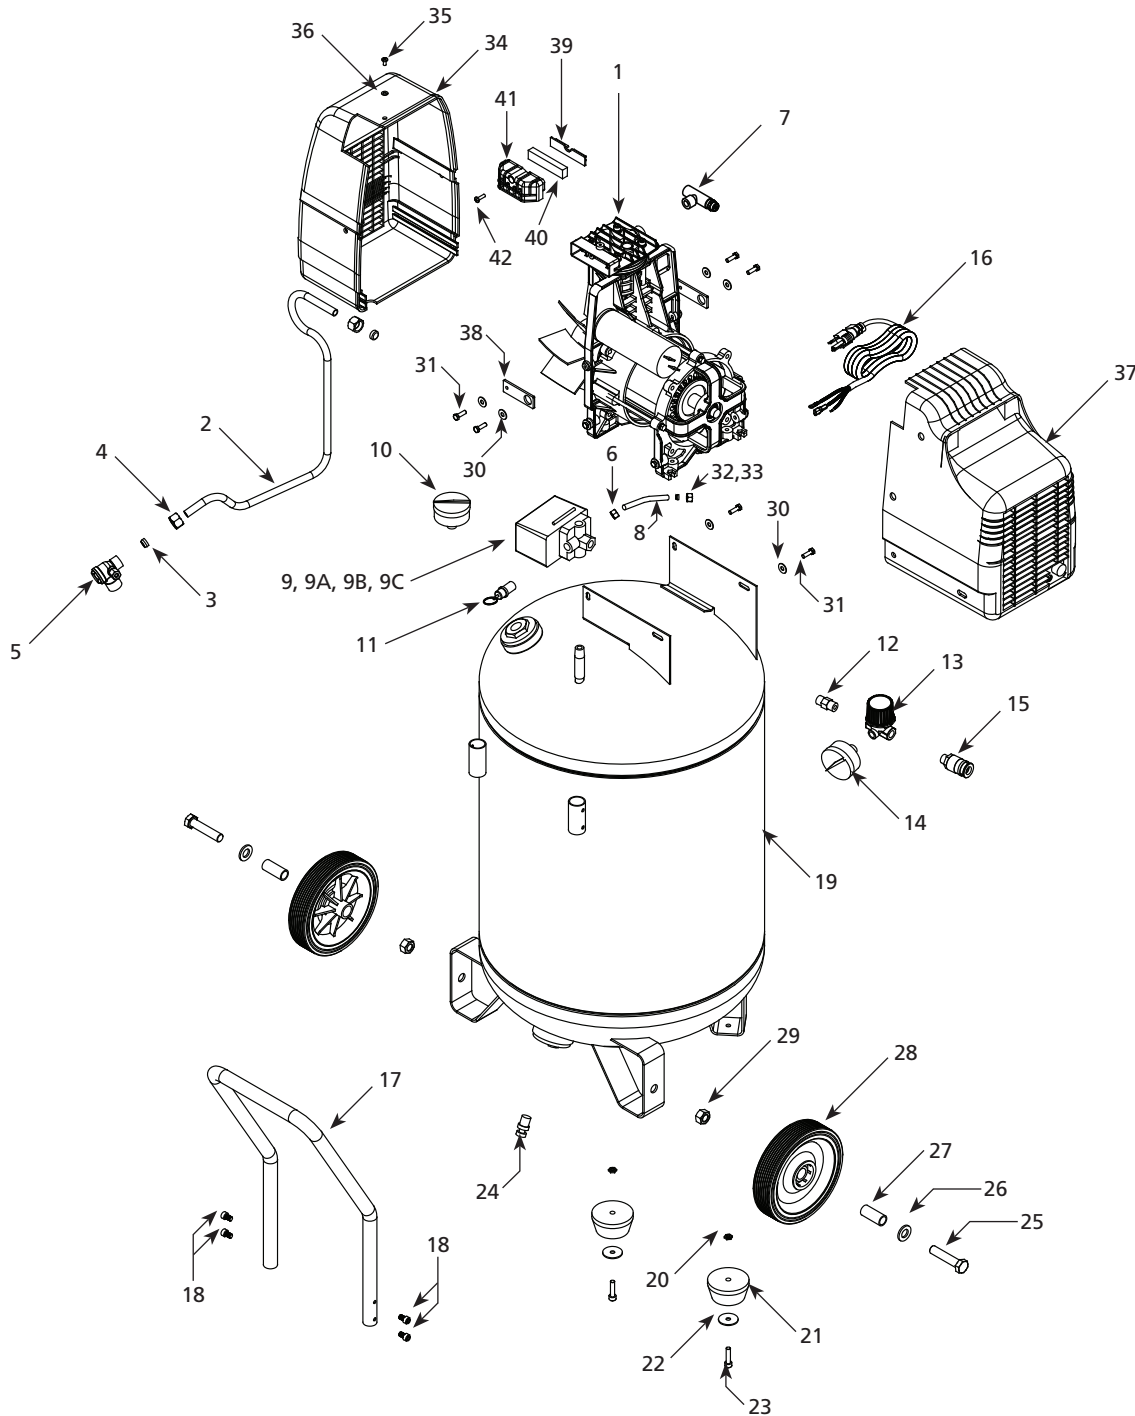

**CAMPBELL
HAUSFELD®**

Oilless Air Compressor

Compresseurs d'Air Sans Huile

Compresores Sin Aceite

Replacement Parts List
Liste de Pièces de Rechange
Lista de Repuestos

HU502000AV

For Replacement Parts or Technical Assistance, Call 1-800-543-6400

Please provide following information:

- Model number
- Serial number (if any)
- Part description and number as shown in parts list

Address any correspondence to:

Campbell Hausfeld
Attn: Customer Service
100 Production Drive
Harrison, OH 45030 U.S.A.

Replacement Parts List

Ref. No.	Description	Part Number	Qty.
1	Pump/motor assy	HU550000AV	1
2	Exhaust tube	✕	1
3	Ferrule	✕	2
4	Nut	✕	2
5	Check valve	HL030500AV	1
6	Nut with captive ferrule	▲	1
7	T-fitting with easy start valve	HU008800AV	1
8	Unloader tube	▲	1
9	150 psi cut-out / 120 psi cut-in pressure switch	HU009100AV	1
9a	Pressure switch unloader valve	HU009600AV	1
9b	Strain relief (power cord)	HU009700AV	1
9c	Strain relief (motor cord)	HU009700AV	1
10	Tank gauge	GA032802AV	1
11	170 psi, ASME/CRN safety valve	V-215108AV	1
12	1/4 inch NPT x 1/4 inch NPT hex Nipple	--	1
13	Hi flow regulator	RE206901AV	1
14	Outlet gauge	GA032802AV	1
15	Coupler	MP323400AV	1
16	Power cord	EC014500AV	1
17	Handle	▼	1
18	M6 x 10 Handle bolt	▼	4
19	20 gallon, ASME Tank	--	1
20	Nut	+	2
21	Rubber foot	+	2
22	Washer	+	2
23	Bolt	+	2
24	Drain valve	D-1403	1
25	Axle bolt	●	2
26	Washer	●	2
27	Axle insert	●	2
28	Wheel	●	2
29	Nut	●	2
30	Washer	◆	8
31	M5 x 16 Bolt	◆	8
32	Ferrule	▲	1
33	Nut	▲	1
34	Rear shroud	⋈	1
35	M4 x 8 Bolt	⋈	1
36	Washer	⋈	1
37	Front shroud	⋈	1
38	Shroud connecting piece	⋈	2
39	Filter housing back	■	1
40	Filter element	■	1
41	Filter housing front	■	1
42	Screw	■	1

REPLACEMENT PARTS KITS

●	Wheel kit (set of 2 each: axle bolt, washer, axle insert, wheel, and nut)	HL038600AV
▲	Unloader tube kit	HU009300AV
▼	Handle kit	HU009400AV
◆	Shroud/Motor bolt kit	HU007700AV
⋈	Shroud kit	HU007500AV
✕	Exhaust tube kit	HU009500AV
+	Rubber foot kit (set of 2 each: nut, rubber foot, washer, and bolt)	HL038700AV
■	Filter kit	HU008600AV