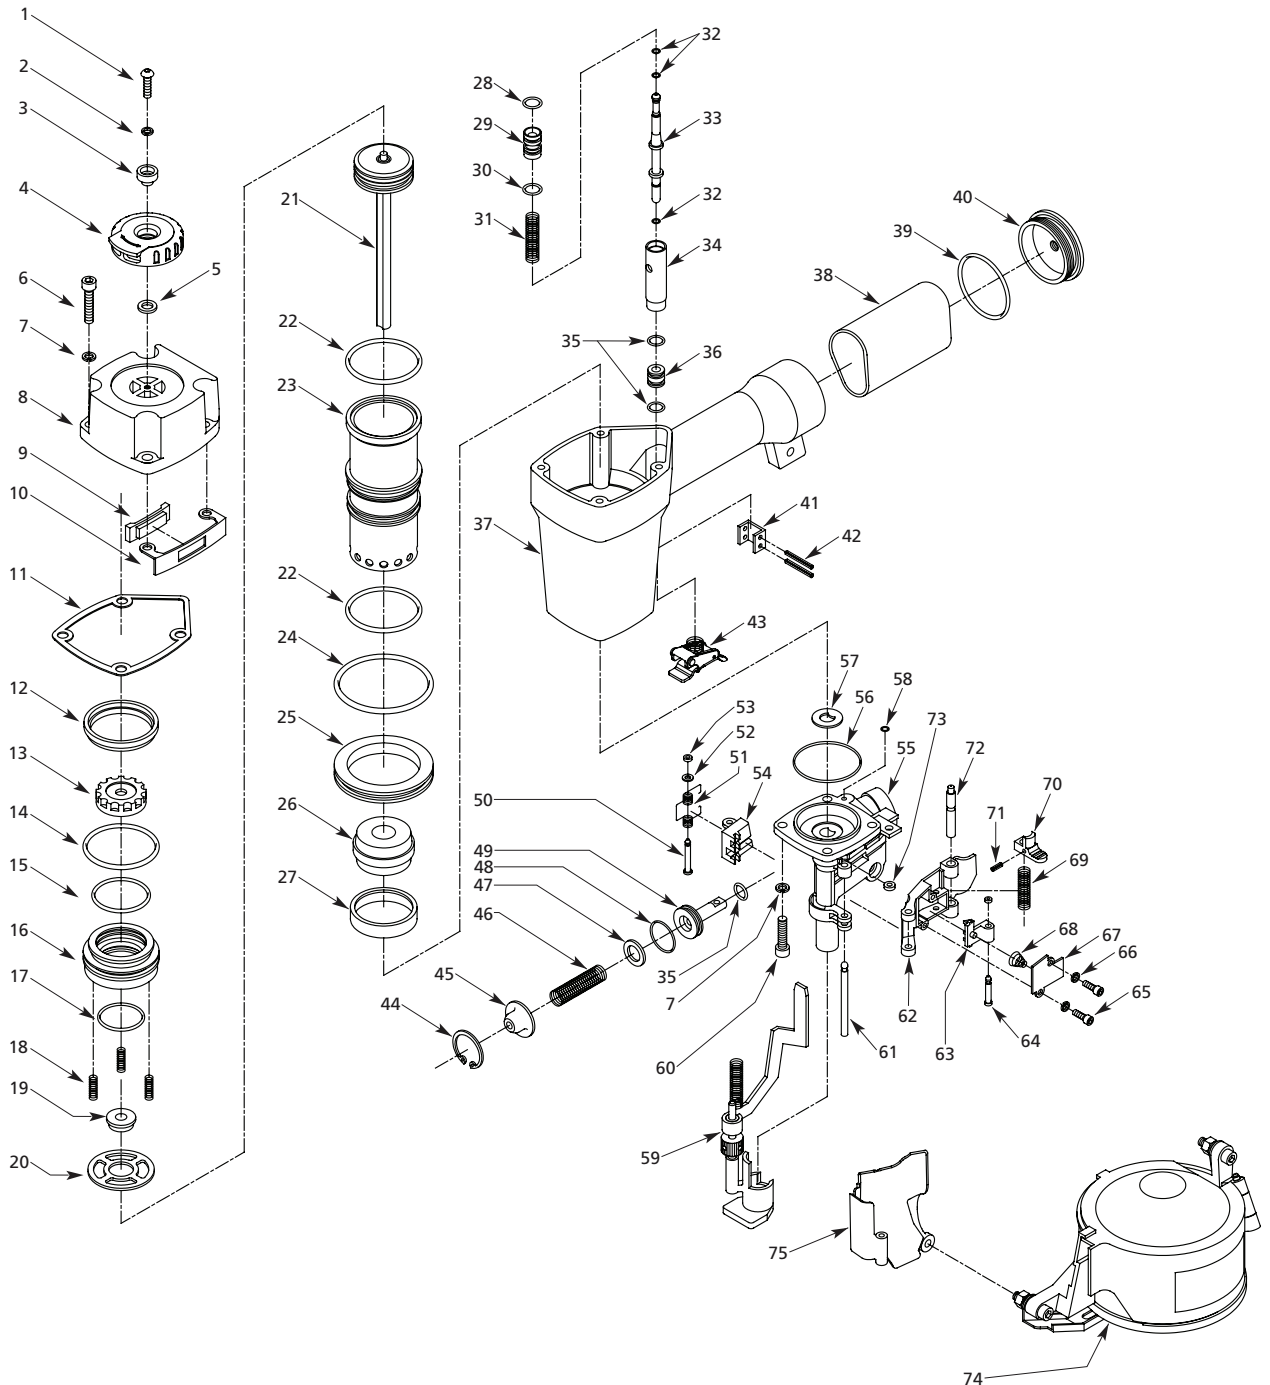

For Replacement Parts or Technical Assistance, Call 1-800-543-6400

Please provide following information:

- Model number
- Serial number (if any)
- Part description and number as shown in parts list

Address any correspondence to:

Campbell Hausfeld
Attn: Customer Service
100 Production Drive
Harrison, OH 45030 U.S.A.

Ref. No.	Description	Part No.	Qty.
1	Screw - M5x20	★	1
2	Lock washer - M5	★	1
3	Bushing	SX153000AV	1
4	Exhaust cover	SX153100AV	1
5	Seal	⊛	1
6	Screw - M6x30	★	4
7	Lock washer - M6	★	10
8	Head cap	SX153500AV	1
9	Protective pad	Not available	2
10	Protective pad holder	Not available	2
11	Gasket	⊛	1
12	Valve seal	◆ ⊛	1
13	Valve seal	◆	1
14	O-ring	◆ ⊛	1
15	O-ring	◆ ⊛	1
16	Valve	◆	1
17	O-ring	◆ ⊛	1
18	Spring	◆	3
19	Stop washer	◆ ⊛	1
20	Washer	◆	1
21	Driver blade assembly kit	▲	1
22	O-ring	⊛	2
23	Cylinder	SX155300AV	1
24	O-ring	⊛	1
25	Mid. cylinder seal	SX155500AV	1
26	Bumper	⊛	1
27	Collar	SX155700AV	1
28	O-ring	■ ⊛	1
29	Upper trigger valve guide	■ ●	1
30	O-ring	■ ● ⊛	1
31	Spring	■	2
32	O-ring	■ ● ⊛	3
33	Trigger valve stem	■	1
34	Bushing	■	1
35	O-ring	■ ● ⊛	3
36	Lower trigger valve guide	■	1
37	Body	Not available	1
38	Grip	Not available	1
39	O-ring	⊛	1
40	End cap	SX157000AV	1
41	WCE guide	SX157100AV	1
42	Spring pin	SX157200AV	2
43	Trigger assembly kit	▼	1
44	E-ring	▷	1
45	Piston cover	▷	1
46	Spring	▷	1
47	Piston bumper	▷ ⊛	1
48	O-ring	▷ ⊛	1
49	Piston	▷	1
50	Pin	⋄	1

Ref. No.	Description	Part No.	Qty.
51	Torsion spring	⋄	1
52	Washer	⋄	1
53	O-ring	⋄ ⊛	4
54	Feed finger	⋄	1
55	Nose	SX158900AV	1
56	O-ring	⊛	1
57	Washer	SX159100AV	1
58	O-ring	▷ ⊛	1
59	WCE Assembly kit	□	1
60	Screw - M6x25	★	5
61	Pin	SX159800AV	1
62	Feed door	SX159900AV	1
63	Feed door hook	⋄	1
64	Pin	SX160100AV	1
65	Screw - M4x12	★	2
66	Lock washer - M4	★	2
67	Feed door cover	⋄	1
68	Spring	⋄	1
69	Spring	SX160600AV	1
70	Handle	Not available	1
71	Pin	SX160800AV	1
72	Shaft	SX160900AV	1
73	O-ring	⊛	1
74	Magazine assembly kit	○	1
75	WCE shield	SX162000AV	1
76	Bearing (not shown)	○	2
77	Spring (not shown)	○	1
78	Red bump trigger (not shown)	SX174200AV	1

REPLACEMENT PARTS KITS

◆	Head valve assembly kit	SKN09600AV
▲	Driver blade assembly kit	SKN09700AV
■	Trigger valve kit	SKN09800AV
●	Trigger valve O-ring kit	SKN09900AV
▼	Trigger assembly kit	SKN10000AV
▷	Feed cylinder rebuild kit	SKN10100AV
⋄	Feed finger kit	SKN10200AV
□	WCE assembly kit	SKN10300AV
○	Magazine assembly kit	SKN10400AV
⊛	Complete O-ring kit	SKN10500AV
★	Standard hardware item at your local hardware store