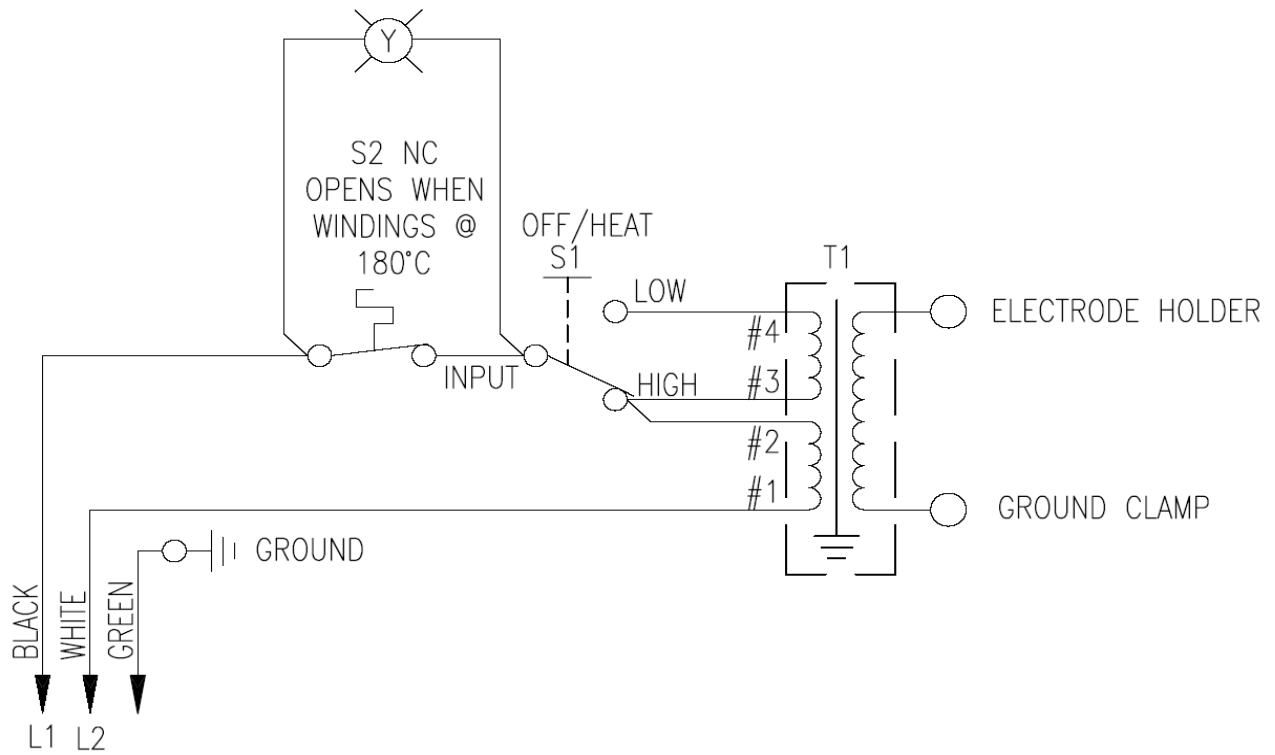

WS0970 & WS0973 Design I Wiring Diagram (Built before October 2006)

WS0970 & WS0973 Design I Wiring Diagram

WS0970 & WS0973 Design I Switch (Single Pole Double Throw - SPDT; Built before October 2006)

WC403800AV

WS0970 & WS0973 Design II Wiring Diagram (Built after October 2006)

WS0970 & WS0973 Design II Wiring Diagram

WS0970 & WS0973 Design II Switch (Double Pole Double Throw - DPDT; Built after October 2006)

WC403801AV