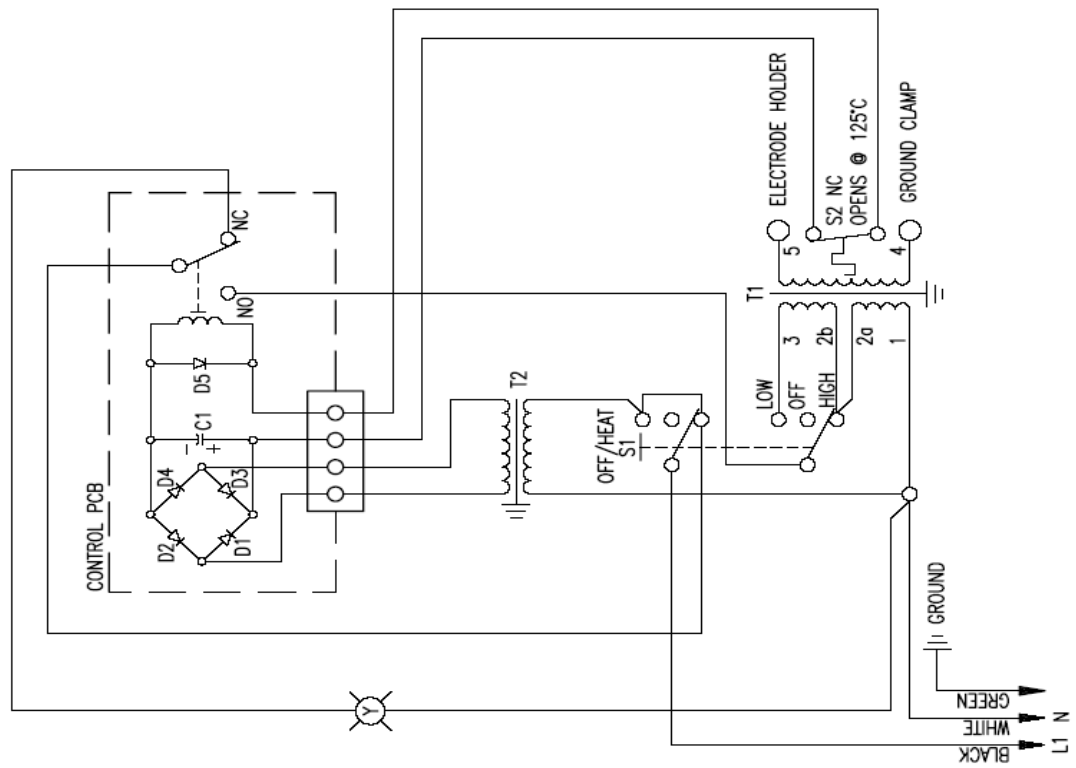

WS0970 & WS0973 Design I Wiring Diagram (Built before October 2006)

WS0970 & WS0973 Design I Wiring Diagram

WS0970 & WS0973 Design I Switch (Single Pole Double Throw - SPDT; Built before October 2006)

WC403800AV

WS0970 & WS0973 Design II Wiring Diagram (Built after October 2006)

WS0970 & WS0973 Design II Wiring Diagram

WS0970 & WS0973 Design II Switch (Double Pole Double Throw - DPDT; Built after October 2006)

WC403801AV